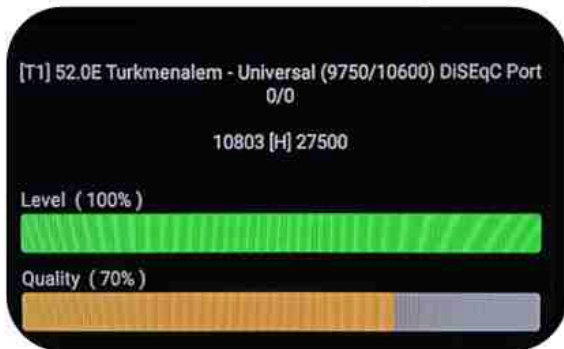

Iran/Shiraz: 05am

GMT : 01:30am

Dubai : 05:30am