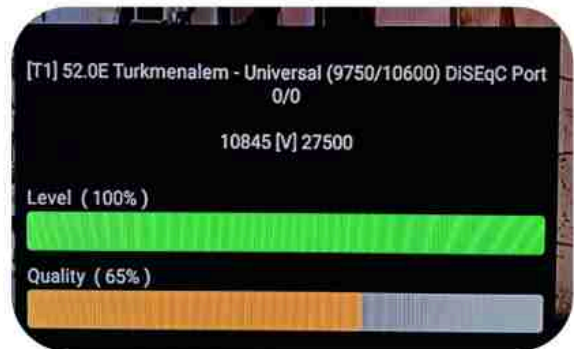

Iran/Shiraz: 05am

GMT : 01:30am

Dubai : 05:30am