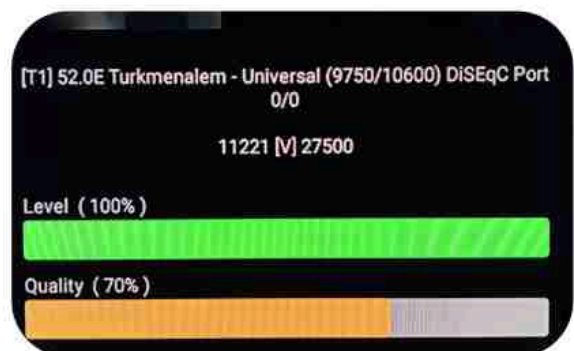

Iran/Shiraz: 05am

GMT : 01:30am

Dubai : 05:30am