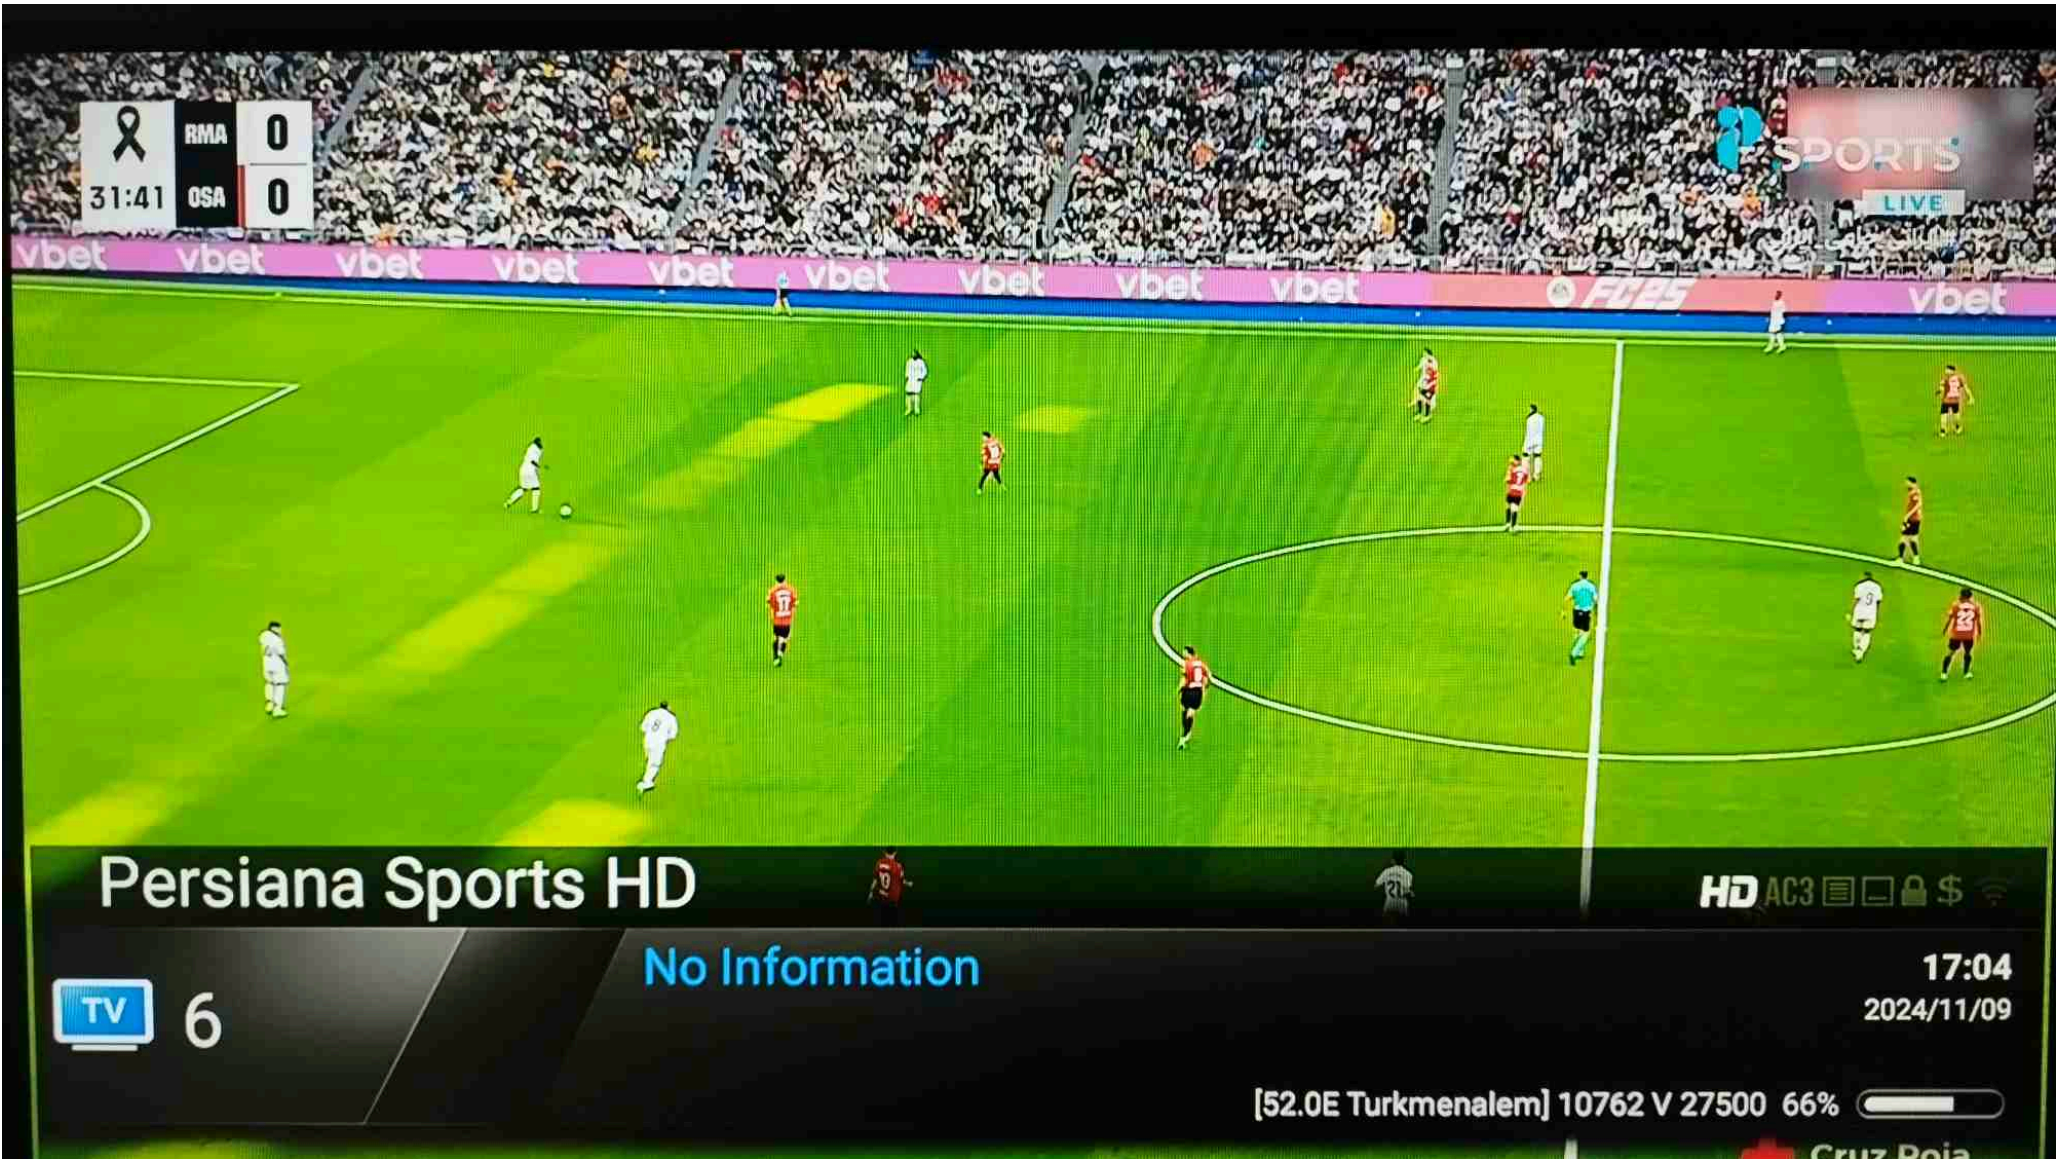

31:41 RMA 0 OSA 0

SPORTS LIVE

Persiana Sports HD

HD AC3

No Information

TV 6

17:04 2024/11/09

[52.0E Turkmenalem] 10762 V 27500 66%

Cruz Roja