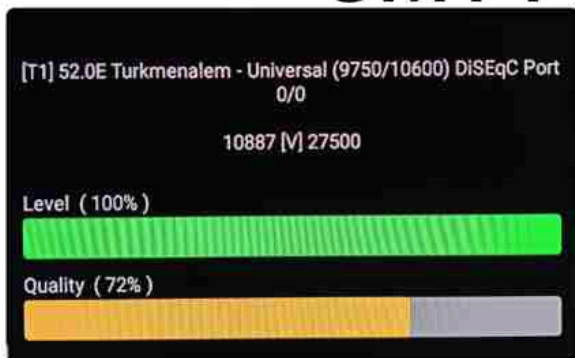

Iran/Shiraz: 05am

GMT : 01:30am

Dubai : 05:30am