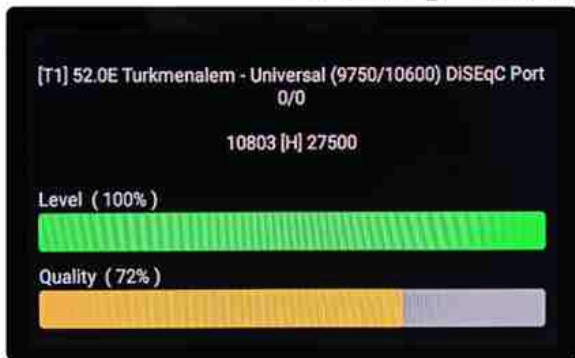

Iran/Shiraz: 05am

GMT : 01:30am

Dubai : 05:30am