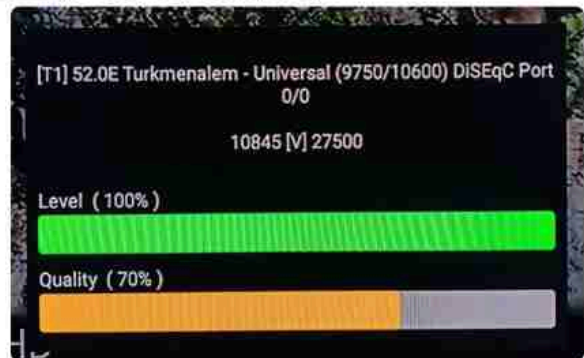

Iran/Shiraz: 05am

GMT : 01:30am

Dubai : 05:30am