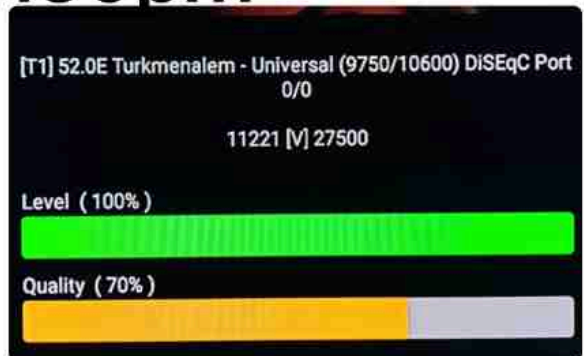

Iran/Shiraz: 01am

GMT : 09:30pm

Dubai : 01:30am