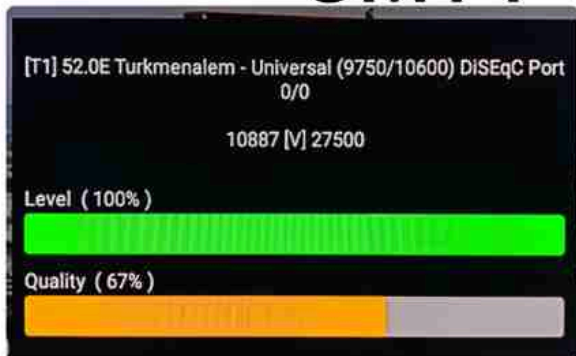

Iran/Shiraz: 01am

GMT : 09:30pm

Dubai : 01:30am