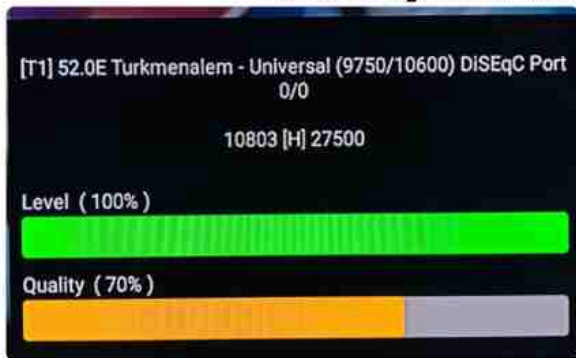

Iran/Shiraz: 01am

GMT : 09:30pm

Dubai : 01:30am