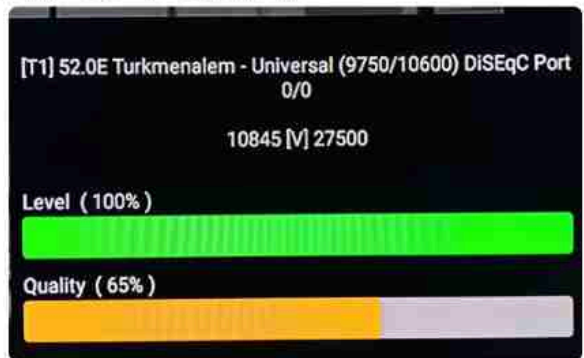

Iran/Shiraz: 01am

GMT : 09:30pm

Dubai : 01:30am