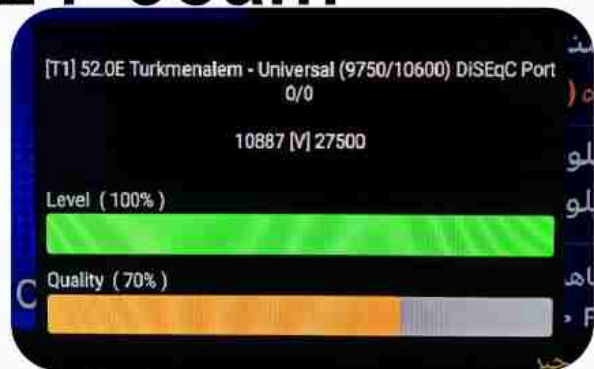

Iran/Shiraz : 05am

GMT : 01:30am

Dubai : 05:30am