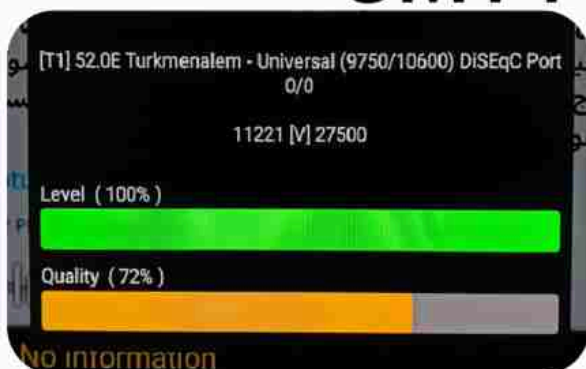

Iran/Shiraz : 05am

GMT : 01:30am

Dubai : 05:30am