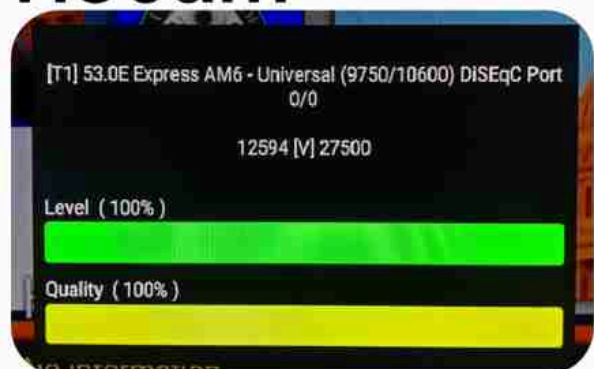

Iran/Shiraz : 05am

GMT : 01:30am

Dubai : 05:30am