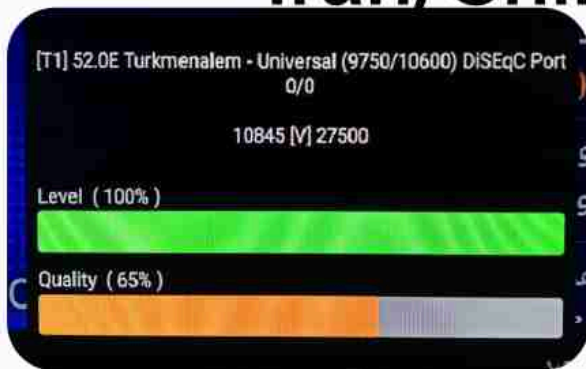

Iran/Shiraz : 05am

GMT : 01:30am

Dubai : 05:30am