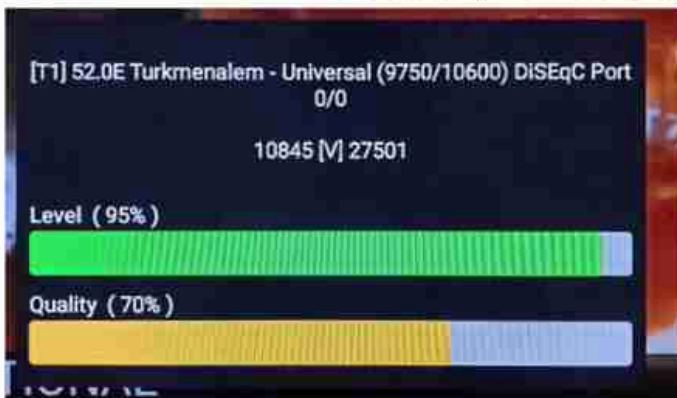

Iran / Bushehr : 11:00am

GMT : 07:30am

Dubai : 11:30am