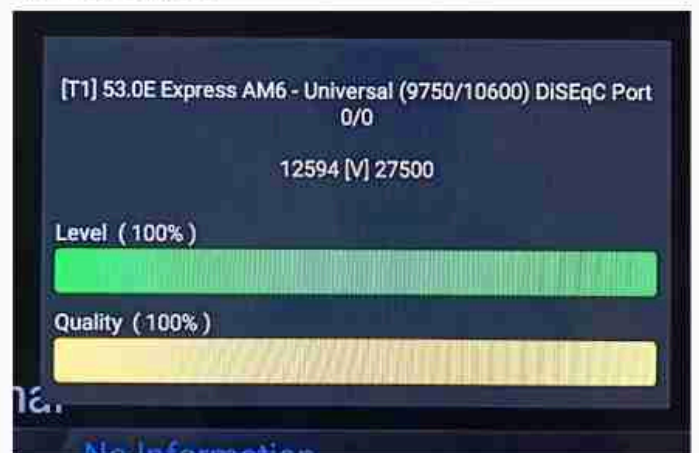

Iran / Bushehr : 11:00am

GMT : 07:30am

Dubai : 11:30am