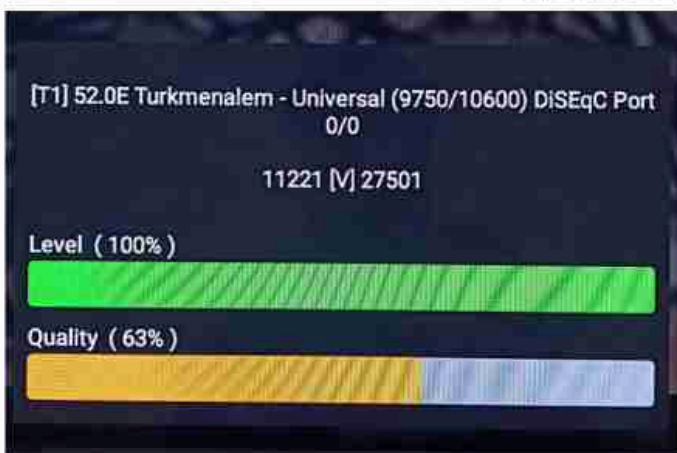

Iran / Bushehr : 11:00am

GMT : 07:30am

Dubai : 11:30am