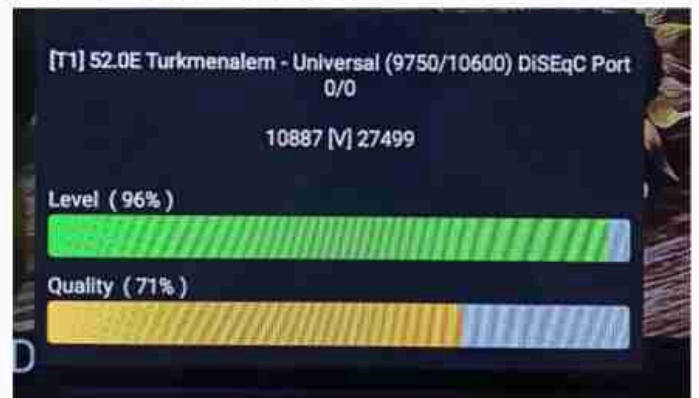

Iran / Bushehr : 11:00am

GMT : 07:30am

Dubai : 11:30am