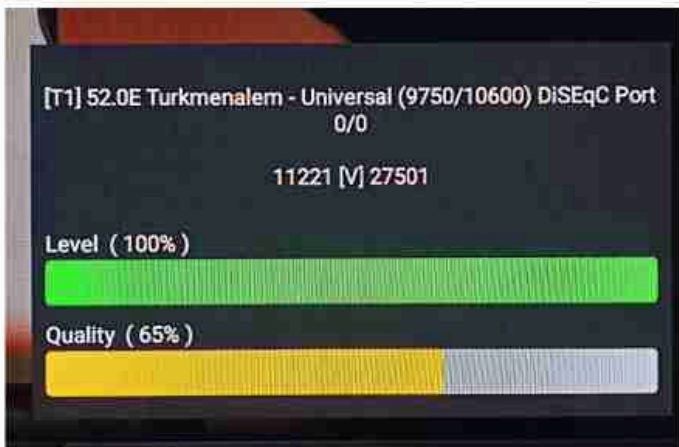

Iran / Bushehr : 05:00am

GMT : 01:30am

Dubai : 05:30am