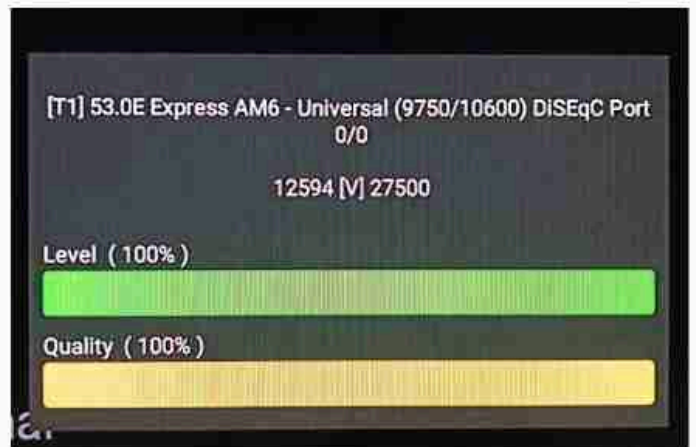

Iran / Bushehr : 05:00am

GMT : 01:30am

Dubai : 05:30am