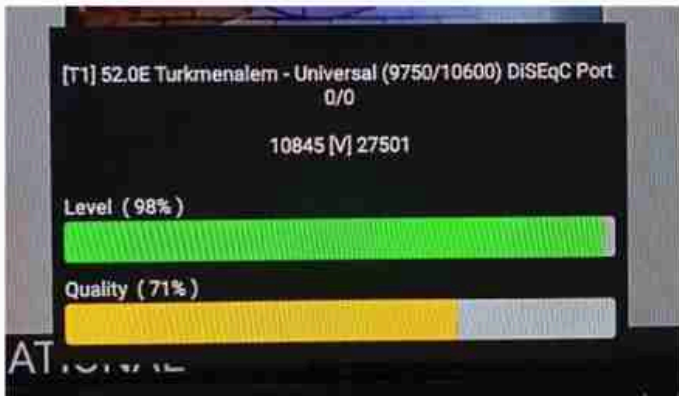

Iran / Bushehr : 05:00am

GMT : 01:30am

Dubai : 05:30am