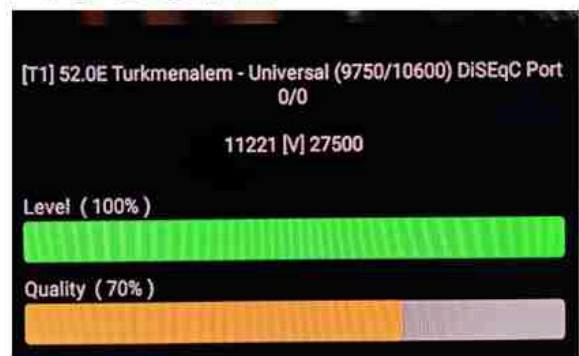

Iran/Shiraz: 05am

GMT : 01:30am

Dubai : 05:30am