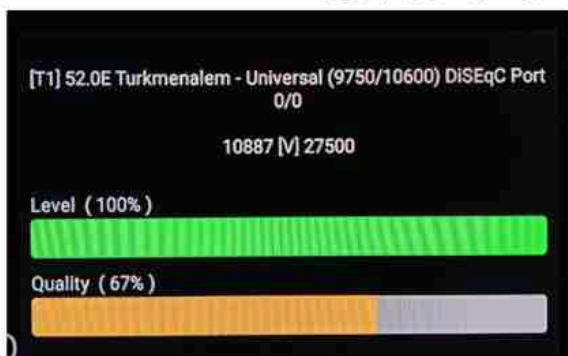

Iran/Shiraz: 05am

GMT : 01:30am

Dubai : 05:30am