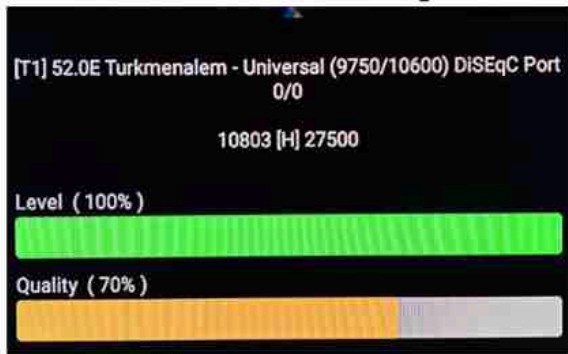

Iran/Shiraz: 05am

GMT : 01:30am

Dubai : 05:30am