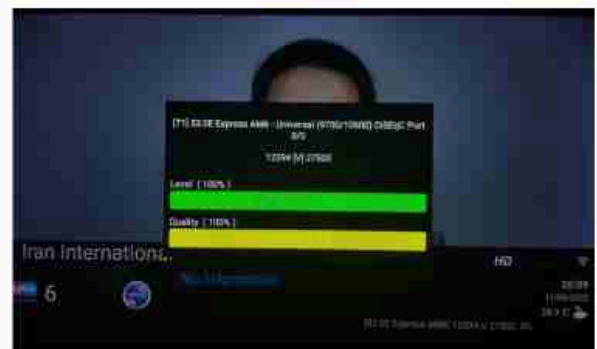

Iran / Bushehr : 08:15pm

GMT : 04:45pm

Dubai : 8:45pm