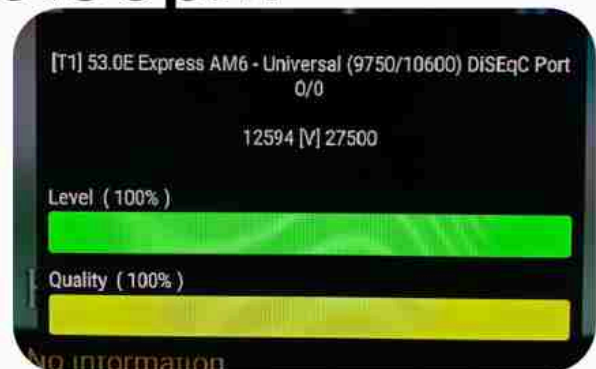

Iran/Shiraz : 02am

GMT : 10:30pm

Dubai : 02:30am