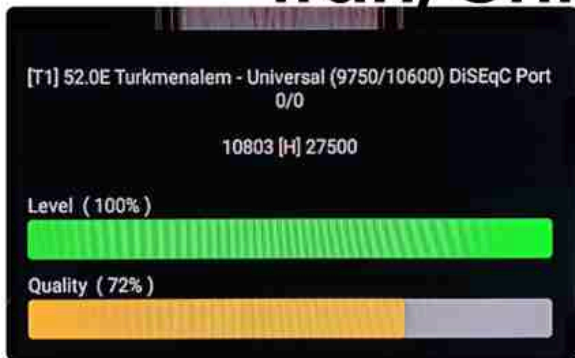

Iran/Shiraz: 05am

GMT : 01:30am

Dubai : 05:30am