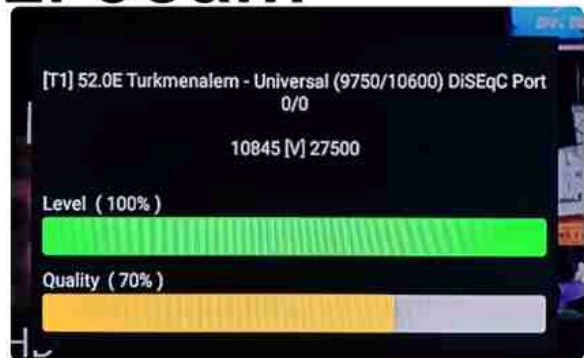

Iran/Shiraz: 05am

GMT : 01:30am

Dubai : 05:30am