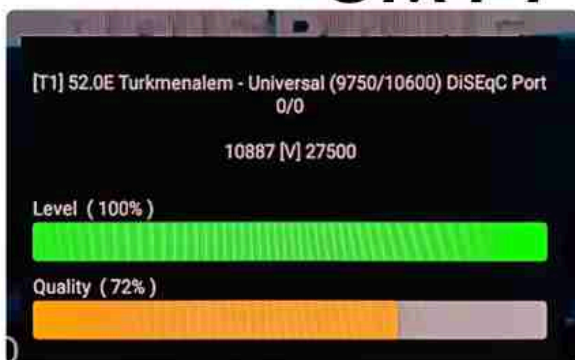

Iran/Shiraz: 05am

GMT : 01:30am

Dubai : 05:30am