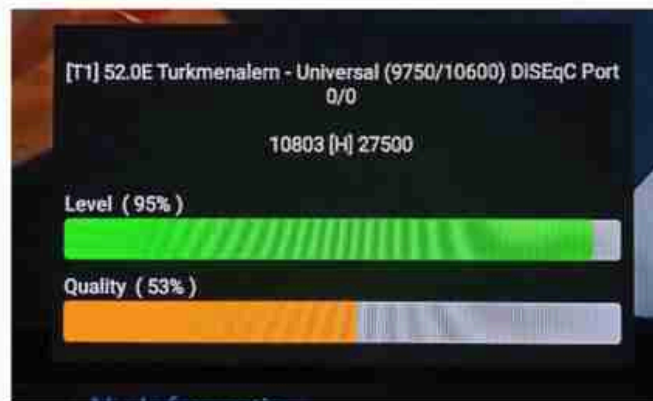

Weather : Heavy Cloudy , Rainy

Iran / Bushehr : 07:30am

GMT : 04:00am

Dubai : 08:00am