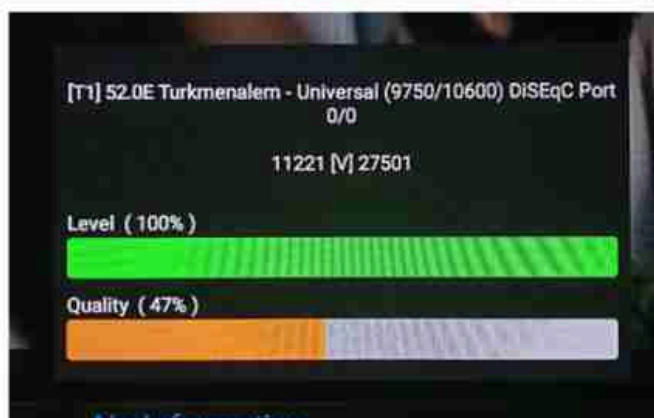

Weather : Heavy Cloudy , Rainy

Iran / Bushehr : 07:30am

GMT : 04:00am

Dubai : 08:00am