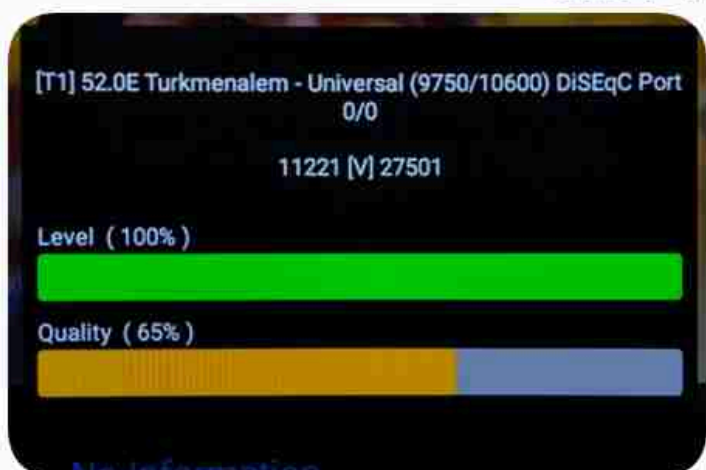

Iran / Bushehr : 01:00pm

GMT : 09:30am

Dubai : 01:30pm