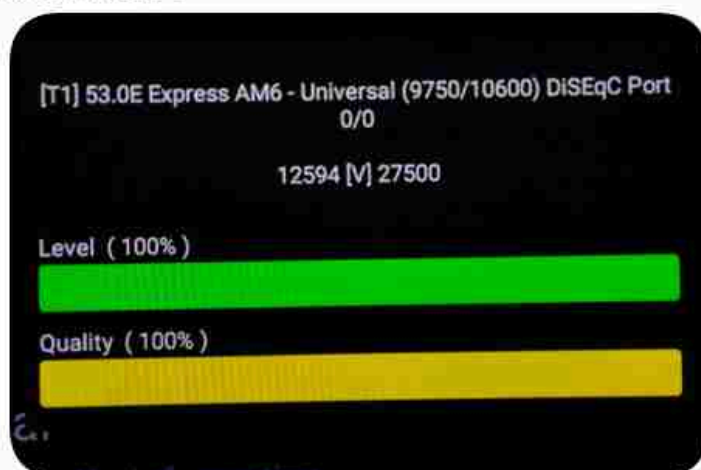

Iran / Bushehr : 01:00pm

GMT : 09:30am

Dubai : 01:30pm