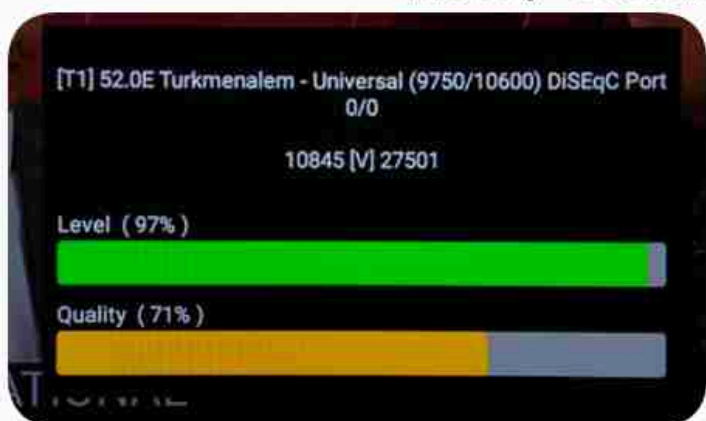

Iran / Bushehr : 01:00pm

GMT : 09:30am

Dubai : 01:30pm