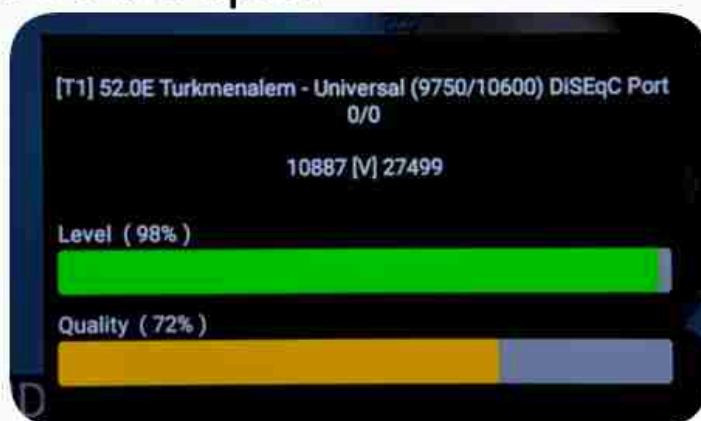

Iran / Bushehr : 01:00pm

GMT : 09:30am

Dubai : 01:30pm