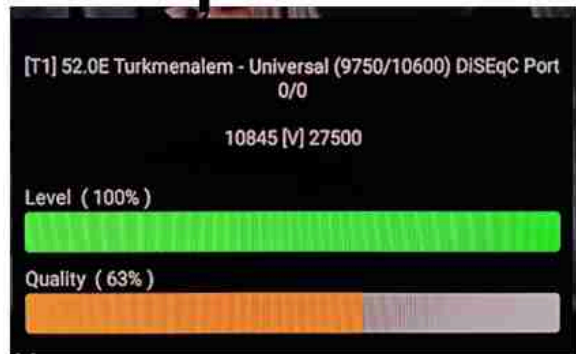

Iran/Shiraz: 10pm

GMT : 06:30pm

Dubai : 10:30pm