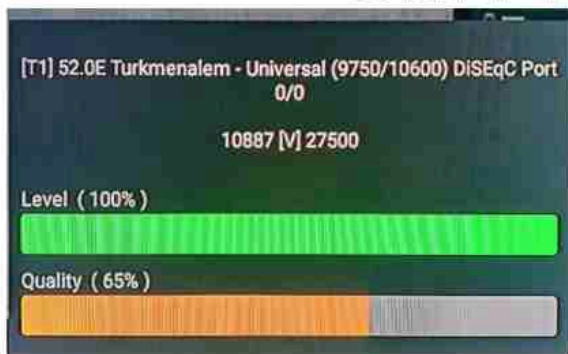

Iran/Shiraz: 10pm

GMT : 06:30pm

Dubai : 10:30pm