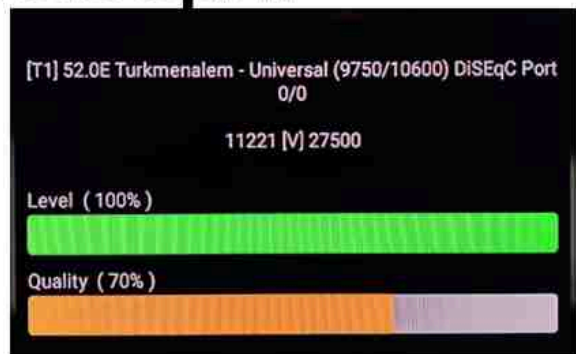

Iran/Shiraz: 10pm

GMT : 06:30pm

Dubai : 10:30pm