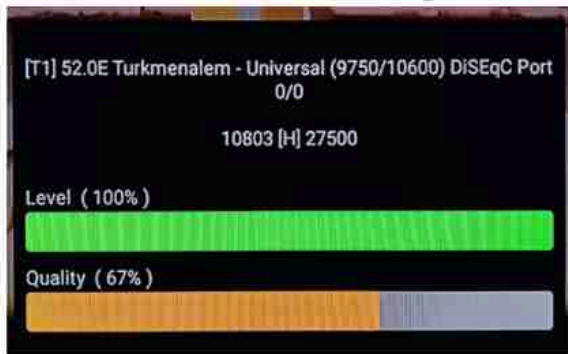

Iran/Shiraz: 10pm

GMT : 06:30pm

Dubai : 10:30pm