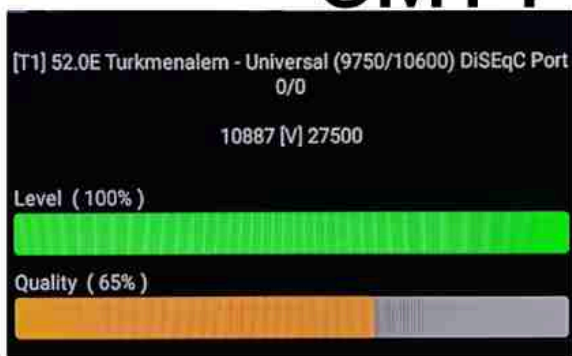

Iran/Shiraz: 06pm

GMT : 02:30pm

Dubai : 06:30pm