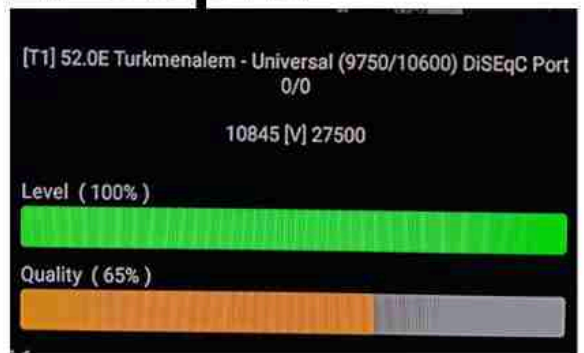

Iran/Shiraz: 06pm

GMT : 02:30pm

Dubai : 06:30pm