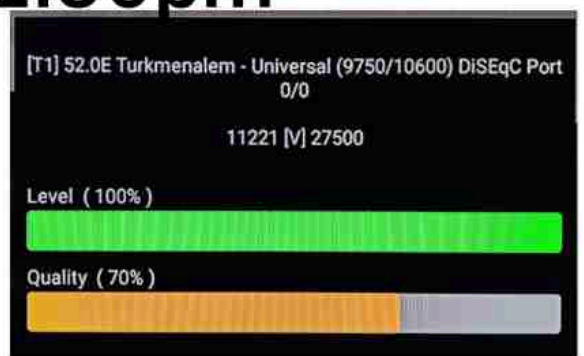

Iran/Shiraz: 06pm

GMT : 02:30pm

Dubai : 06:30pm