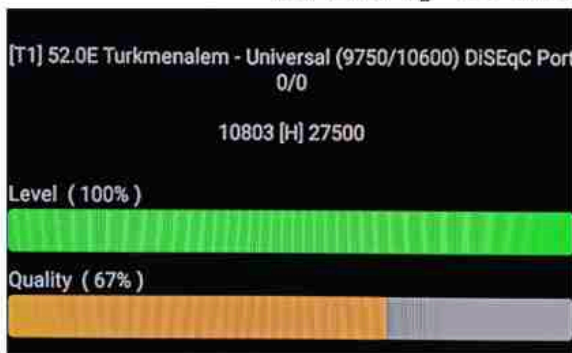

Iran/Shiraz: 06pm

GMT : 02:30pm

Dubai : 06:30pm