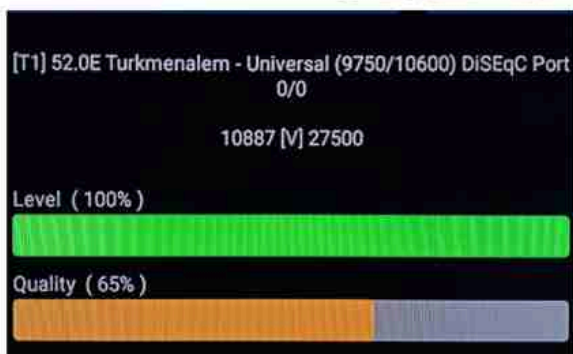

Iran/Shiraz: 01 am

GMT : 09:30pm

Dubai : 01:30am