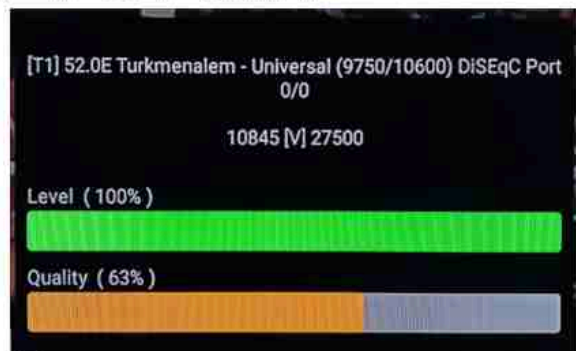

Iran/Shiraz: 01 am

GMT : 09:30pm

Dubai : 01:30am