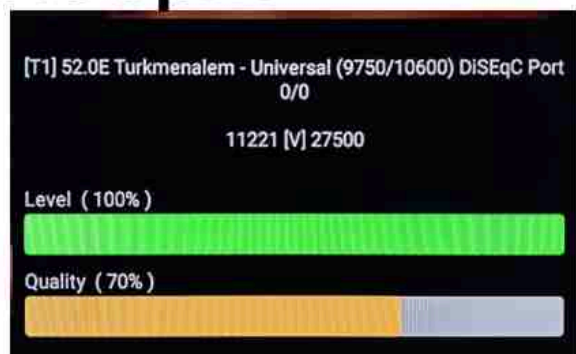

Iran/Shiraz: 01 am

GMT : 09:30pm

Dubai : 01:30am