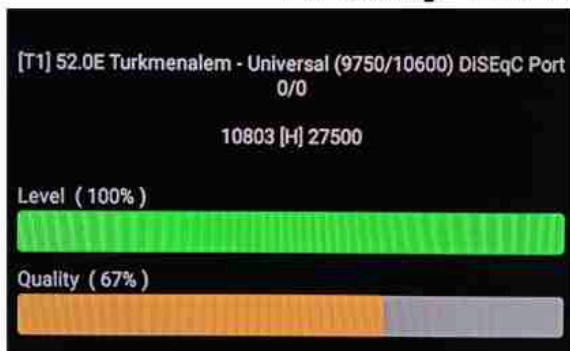

Iran/Shiraz: 01 am

GMT : 09:30pm

Dubai : 01:30am