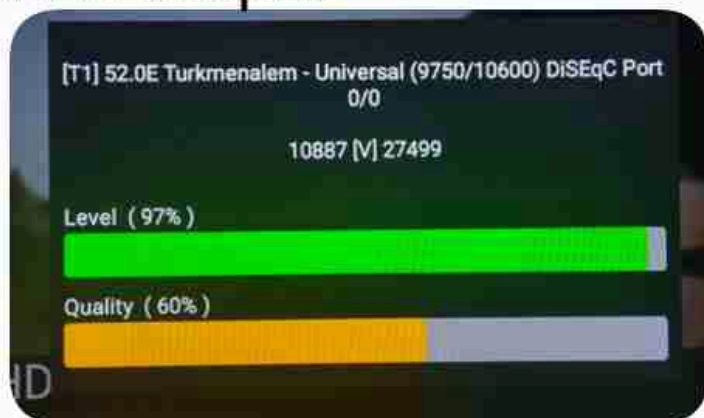

Iran / Bushehr : 09:30pm

GMT : 06:00pm

Dubai : 10:00pm