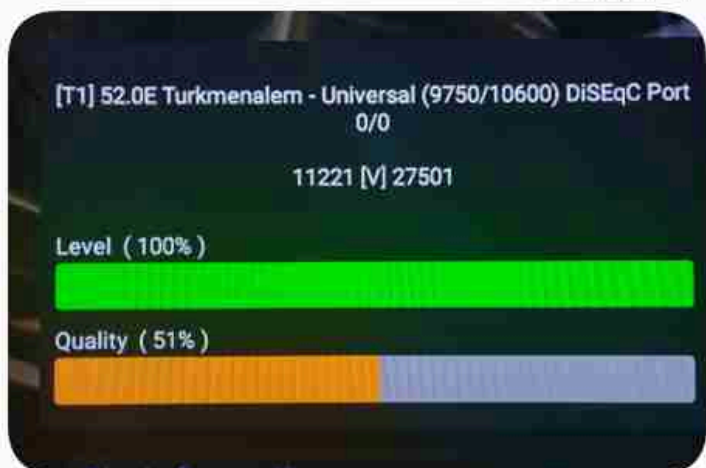

Iran / Bushehr : 09:30pm

GMT : 06:00pm

Dubai : 10:00pm