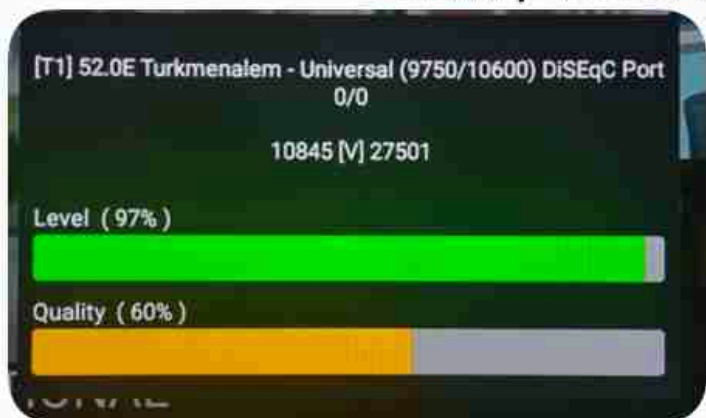

Iran / Bushehr : 09:30pm

GMT : 06:00pm

Dubai : 10:00pm