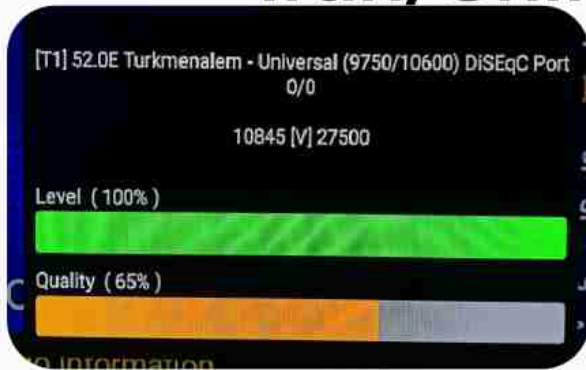

Iran/Shiraz : 06am

GMT : 02:30am

Dubai : 06:30am