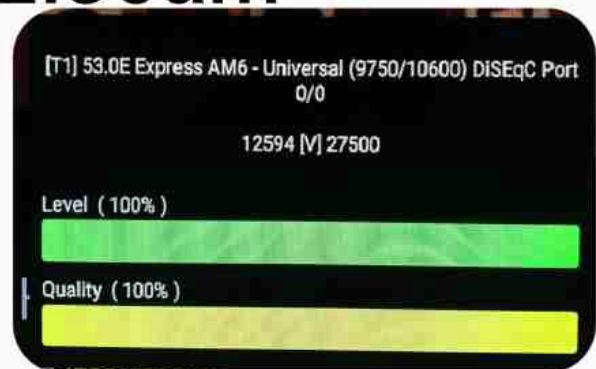

Iran/Shiraz : 06am

GMT : 02:30am

Dubai : 06:30am