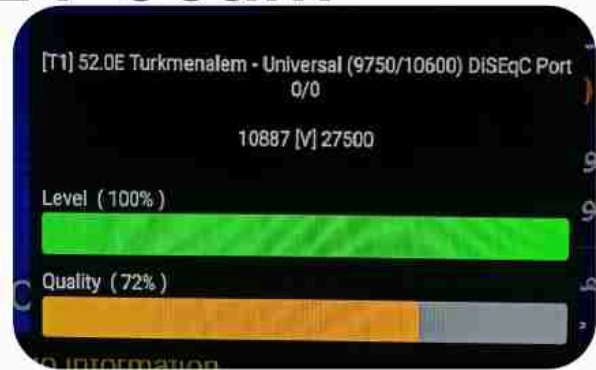

Iran/Shiraz : 06am

GMT : 02:30am

Dubai : 06:30am