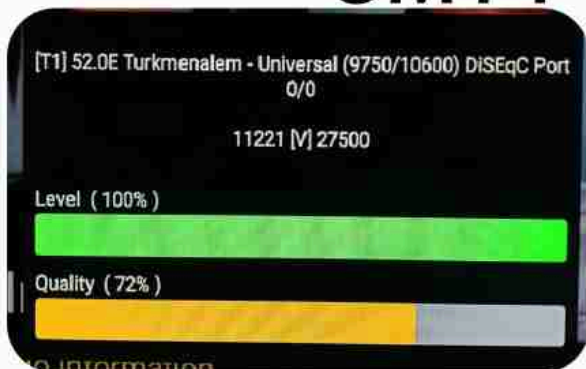

Iran/Shiraz : 06am

GMT : 02:30am

Dubai : 06:30am