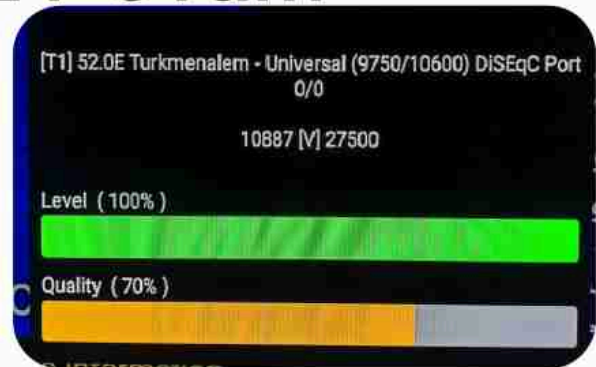

Iran/Shiraz : 01 am

GMT : 09:30pm

Dubai : 01:30am