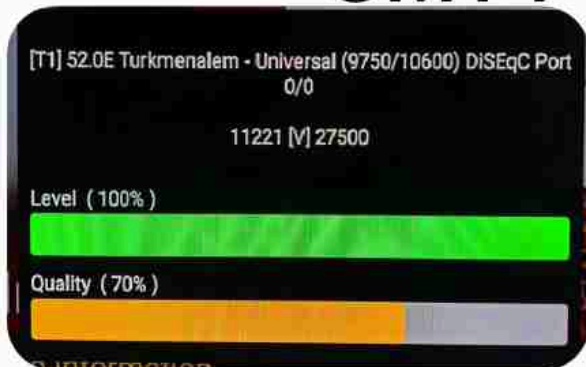

Iran/Shiraz : 01 am

GMT : 09:30pm

Dubai : 01:30am