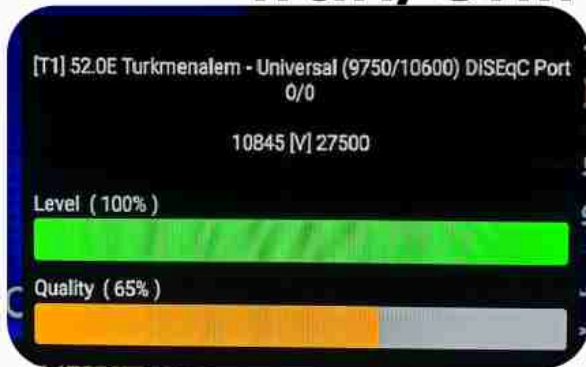

Iran/Shiraz : 01 am

GMT : 09:30pm

Dubai : 01:30am