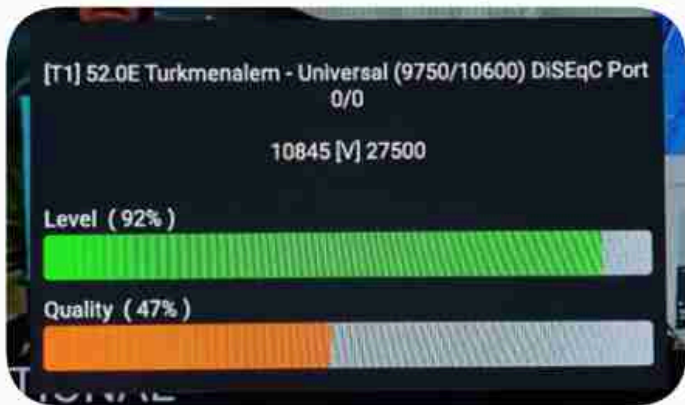

Iran / Bushehr : 12:30pm

GMT : 09:00am

Dubai : 01:00pm