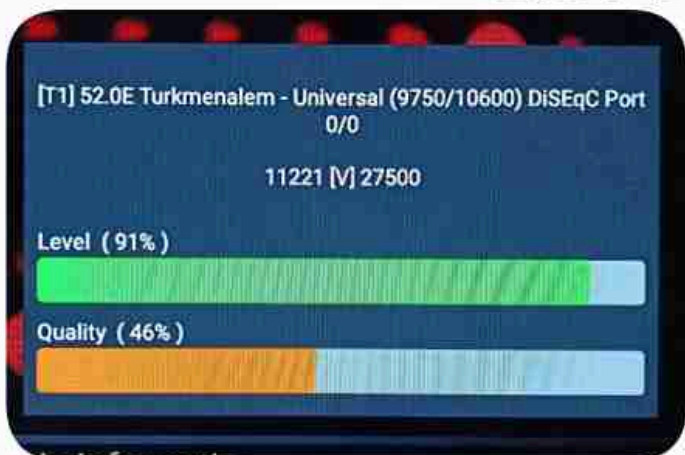

Iran / Bushehr : 12:30pm

GMT : 09:00am

Dubai : 01:00pm