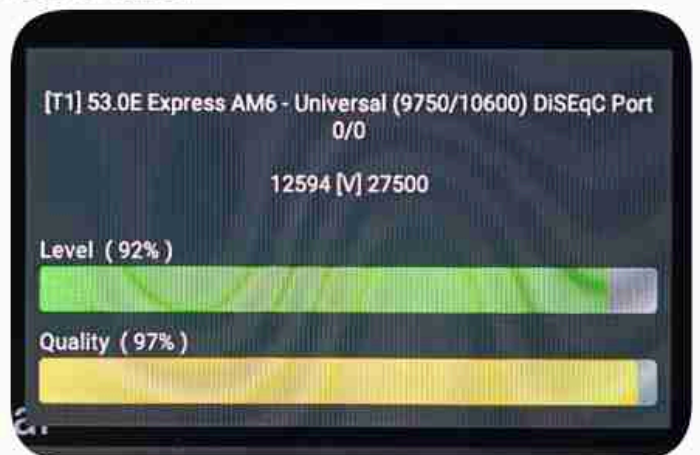

Iran / Bushehr : 12:30pm

GMT : 09:00am

Dubai : 01:00pm