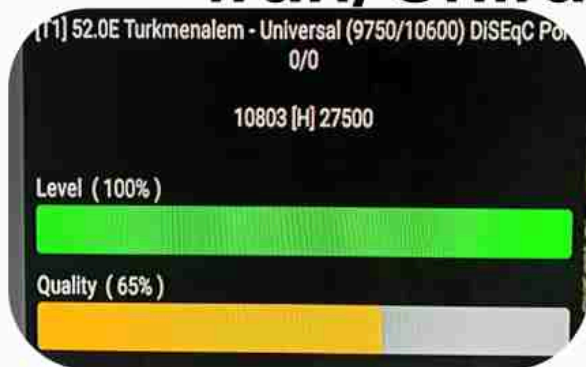

Iran/Shiraz : 05:10am

GMT : 01:40am

Dubai : 05:40am