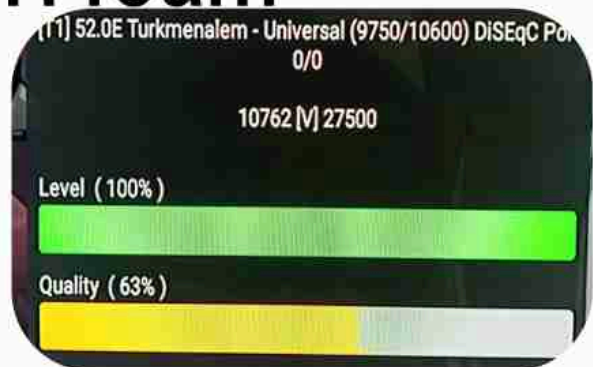

Iran/Shiraz : 05:10am

GMT : 01:40am

Dubai : 05:40am