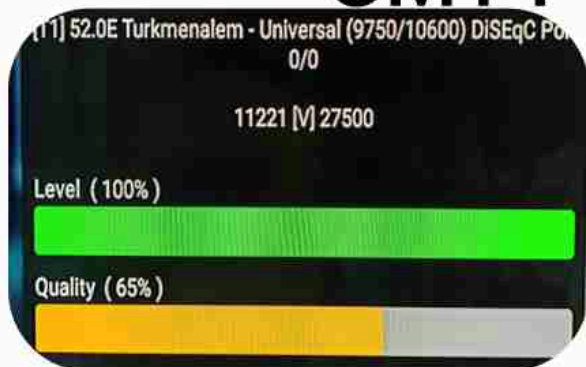

Iran/Shiraz : 05:10am

GMT : 01:40am

Dubai : 05:40am