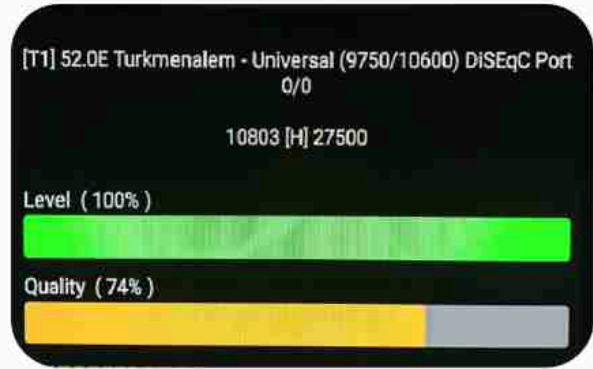

Iran/Shiraz : 01:10am

GMT : 09:40pm

Dubai : 01:40am