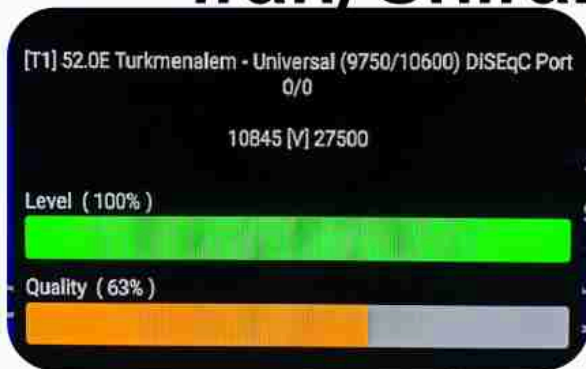

Iran/Shiraz : 01:10am

GMT : 09:40pm

Dubai : 01:40am