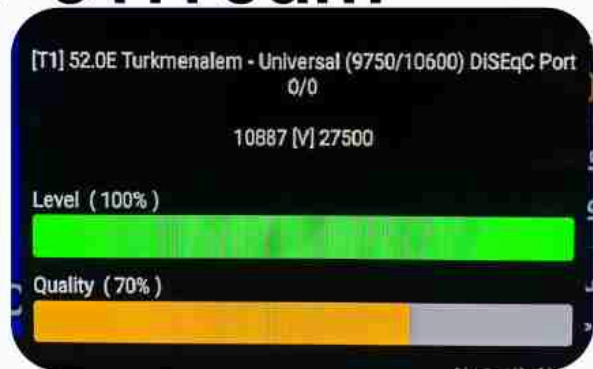

Iran/Shiraz : 01:10am

GMT : 09:40pm

Dubai : 01:40am