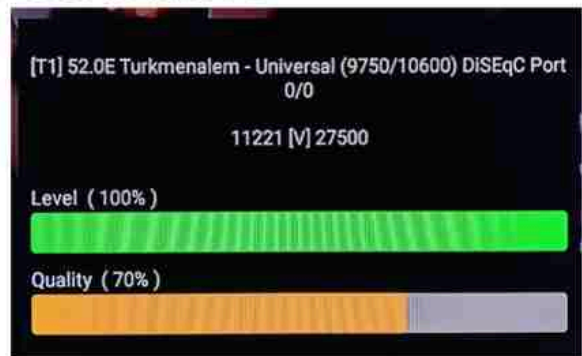

Iran/Shiraz: 05am

GMT : 01:30am

Dubai : 05:30am