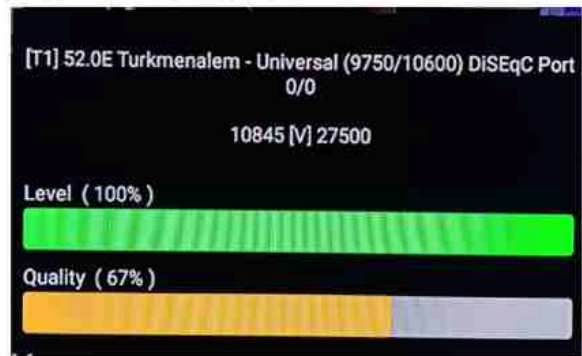

Iran/Shiraz: 05am

GMT : 01:30am

Dubai : 05:30am