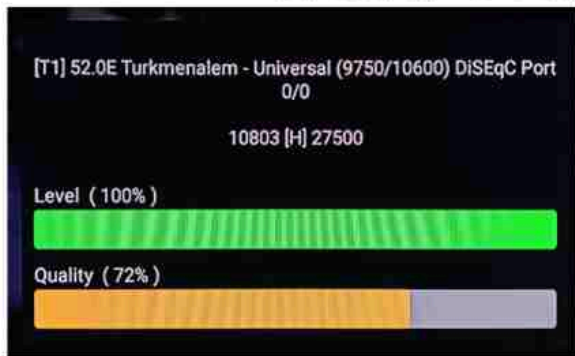

Iran/Shiraz: 05am

GMT : 01:30am

Dubai : 05:30am