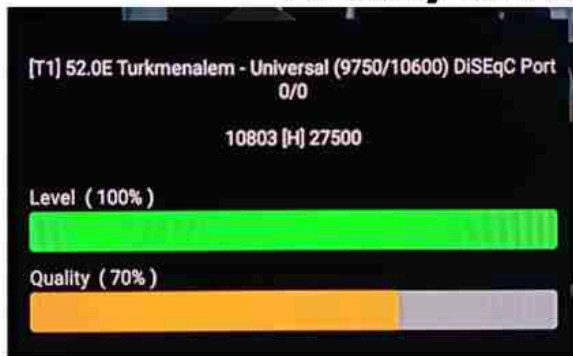

Iran/Shiraz: 01 am

GMT : 09:30pm

Dubai : 01:30am