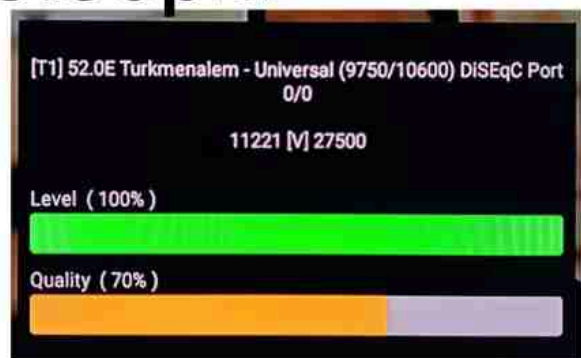

Iran/Shiraz: 01 am

GMT : 09:30pm

Dubai : 01:30am