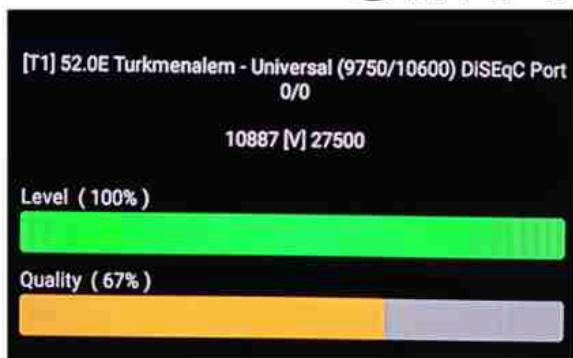

Iran/Shiraz: 01 am

GMT : 09:30pm

Dubai : 01:30am