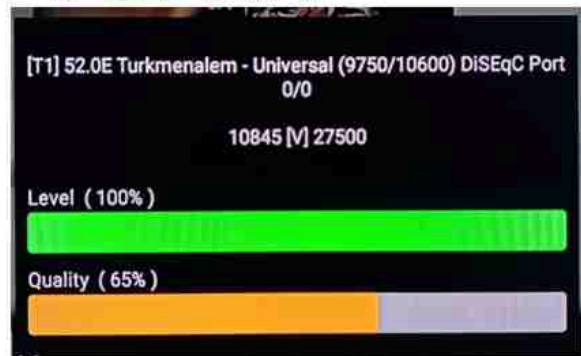

Iran/Shiraz: 01 am

GMT : 09:30pm

Dubai : 01:30am