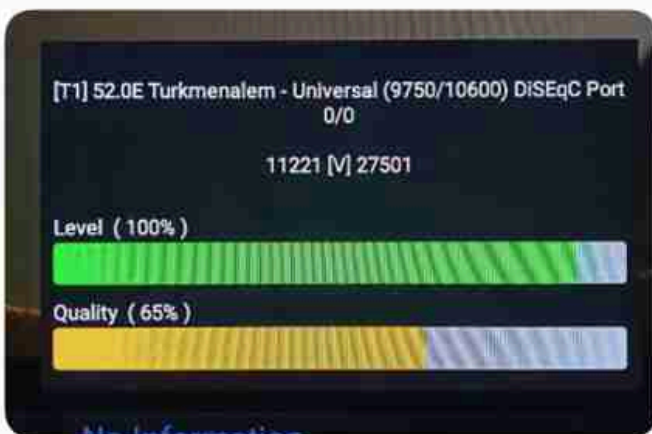

Iran / Bushehr : 06:30pm

GMT : 03:00pm

Dubai : 07:00pm