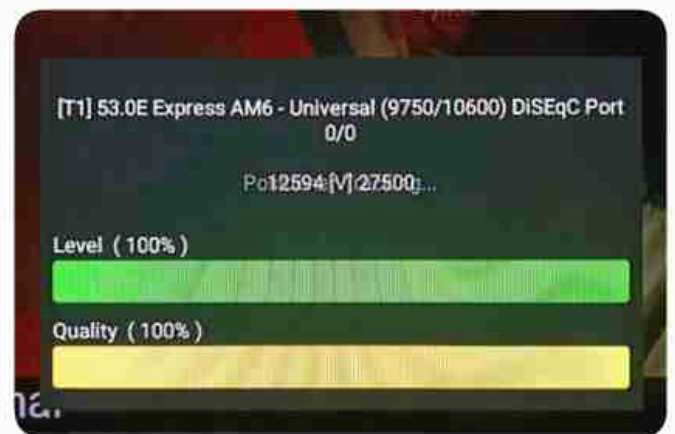

Iran / Bushehr : 06:30pm

GMT : 03:00pm

Dubai : 07:00pm