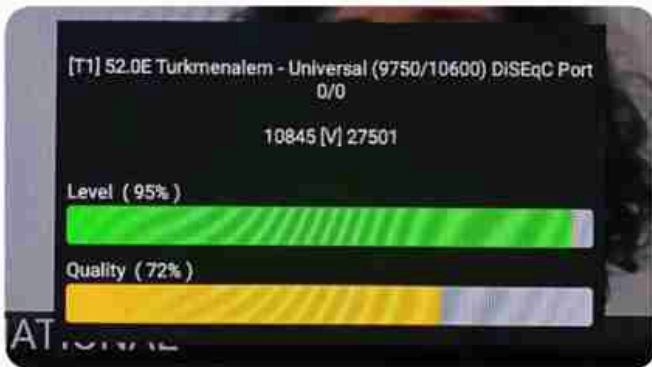

Iran / Bushehr : 06:30pm

GMT : 03:00pm

Dubai : 07:00pm