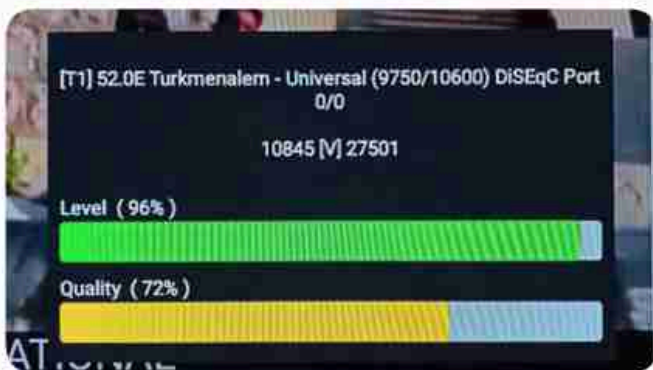

Iran / Bushehr : 03:15pm

GMT : 11:45pm

Dubai : 03:45pm