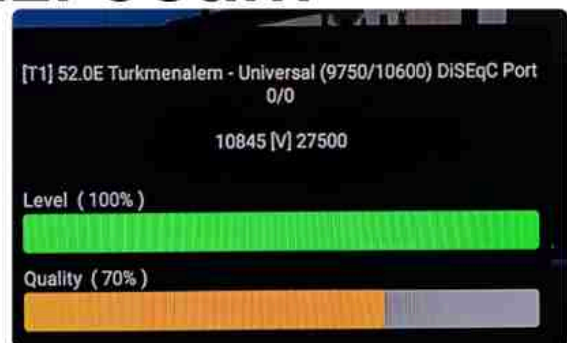

Iran/Shiraz: 05am

GMT : 01:30am

Dubai : 05:30am