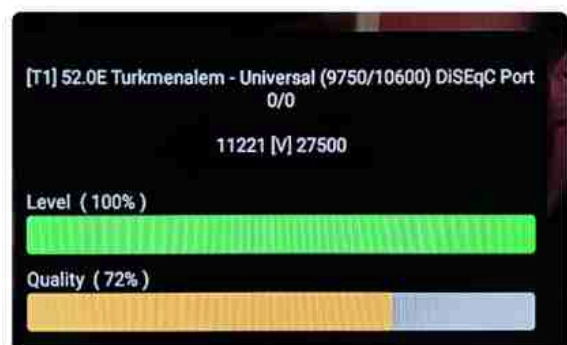

Iran/Shiraz: 05am

GMT : 01:30am

Dubai : 05:30am