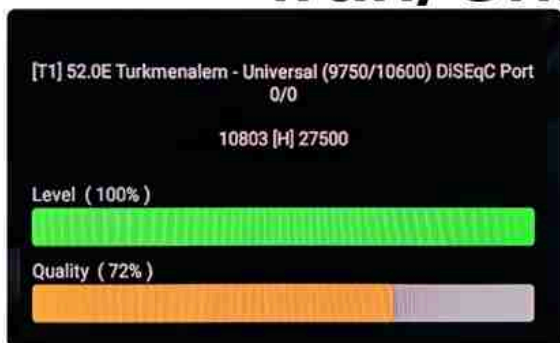

Iran/Shiraz: 05am

GMT : 01:30am

Dubai : 05:30am