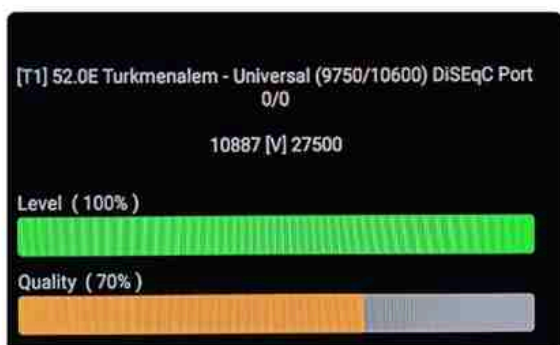

Iran/Shiraz: 05am

GMT : 01:30am

Dubai : 05:30am