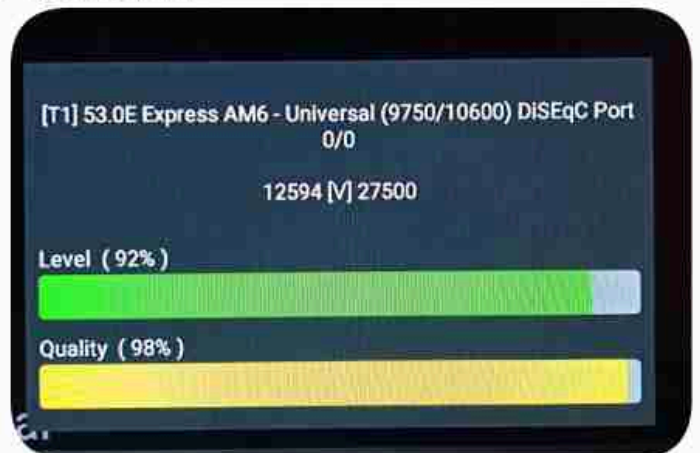

Iran / Bushehr : 10:30am

GMT : 07:00am

Dubai : 11:00am