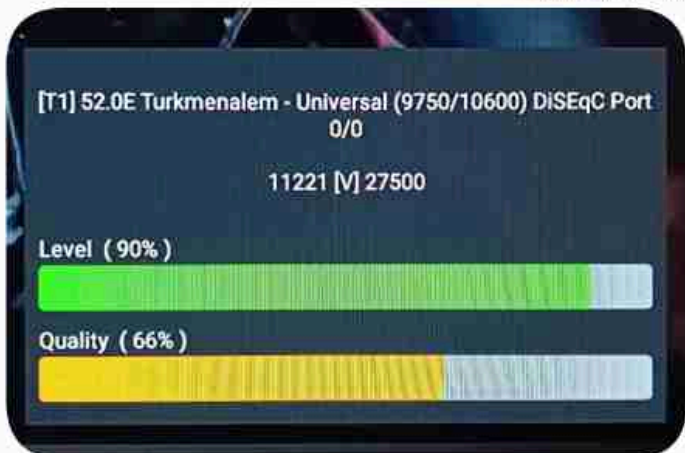

Iran / Bushehr : 10:30am

GMT : 07:00am

Dubai : 11:00am