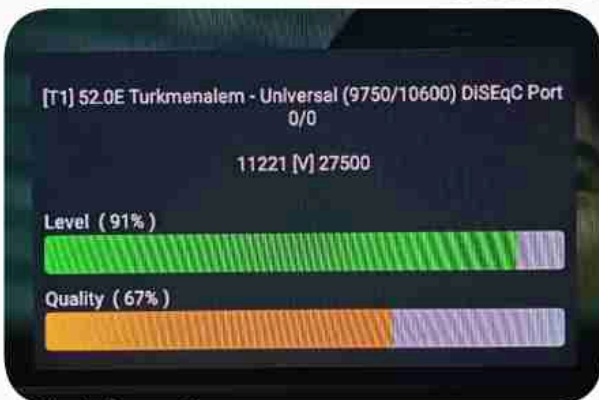

Iran / Bushehr : 01:30pm

GMT : 10:00am

Dubai : 02:00pm