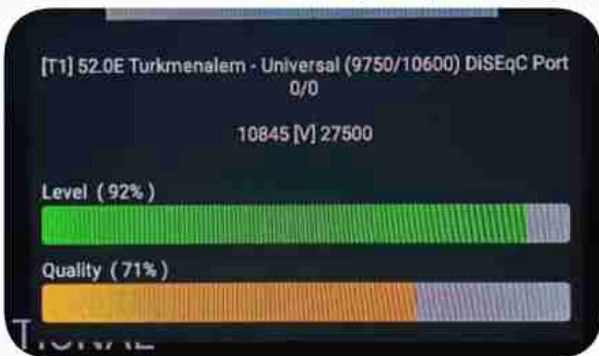

Iran / Bushehr : 01:30pm

GMT : 10:00am

Dubai : 02:00pm