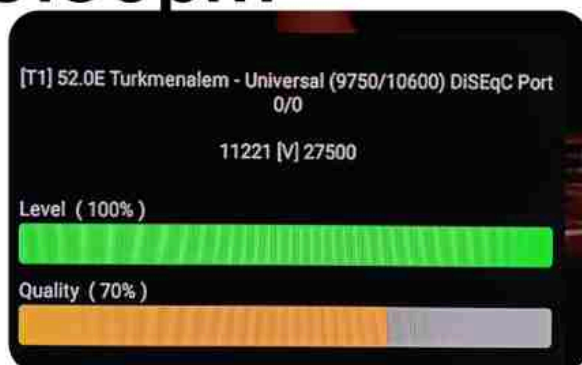

Iran/Shiraz: 01 am

GMT : 09:30pm

Dubai : 01:30am