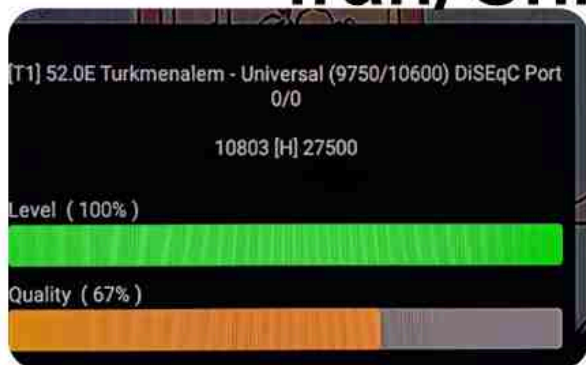

Iran/Shiraz: 01 am

GMT : 09:30pm

Dubai : 01:30am