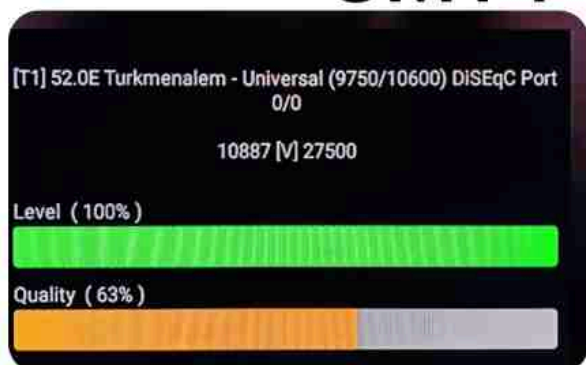

Iran/Shiraz: 01 am

GMT : 09:30pm

Dubai : 01:30am