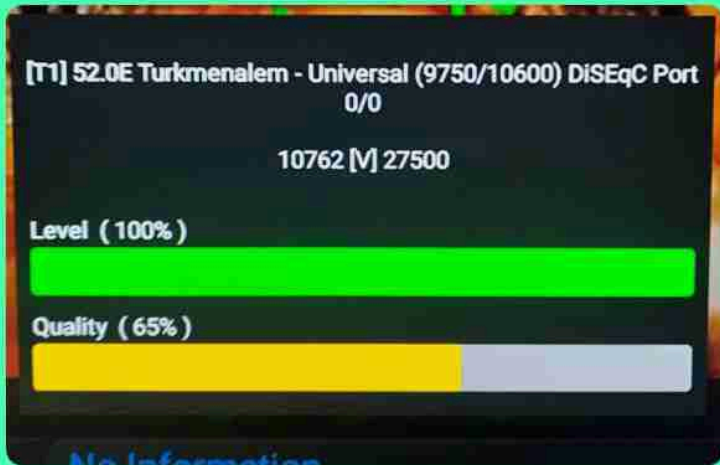

IRAN / BUSHEHR | 30 October 2024
01:00pm (GMT)

STABLE 

IRAN // Shiraz

01:00 Pm (GMT) 30 October 2024

STABLE 

Iran / borazjan

01:00pm GMT | 30 oct 2024