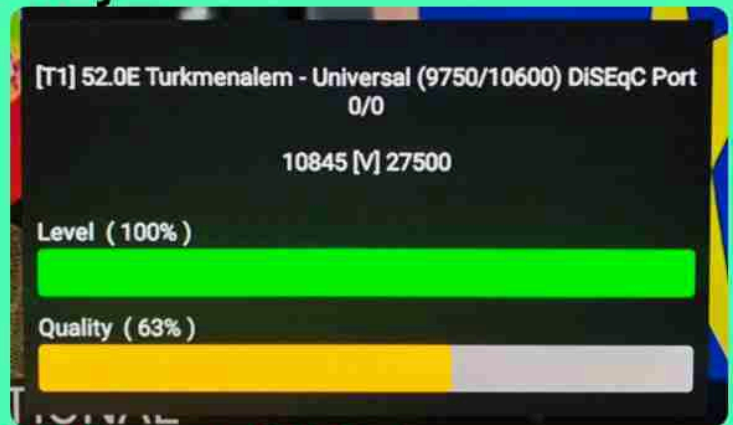

IRAN / BUSHEHR | 30 October 2024
01:00pm (GMT)

STABLE 

IRAN // Shiraz

01:00 Pm (GMT) 30 October 2024

STABLE 

Iran / borazjan

01:00pm GMT | 30 oct 2024