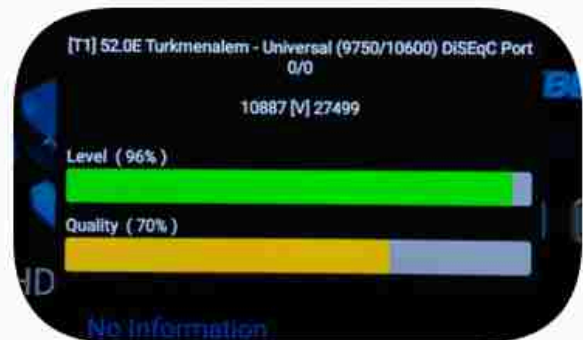

Iran / Bushehr : 06:00pm

GMT : 02:30pm

Dubai : 06:30pm