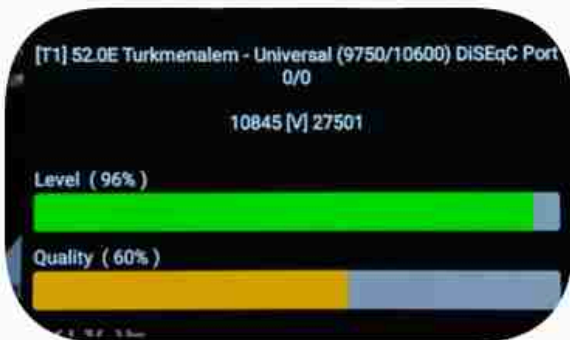

Iran / Bushehr : 06:00pm

GMT : 02:30pm

Dubai : 06:30pm