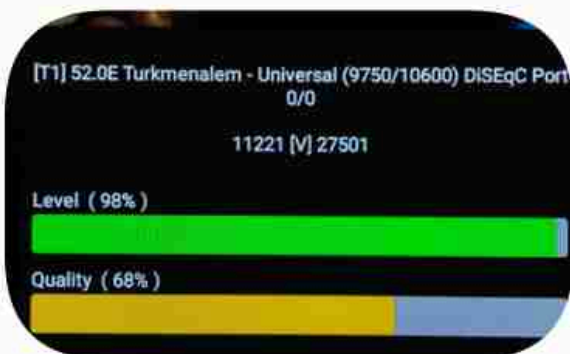

Iran / Bushehr : 06:00pm

GMT : 02:30pm

Dubai : 06:30pm