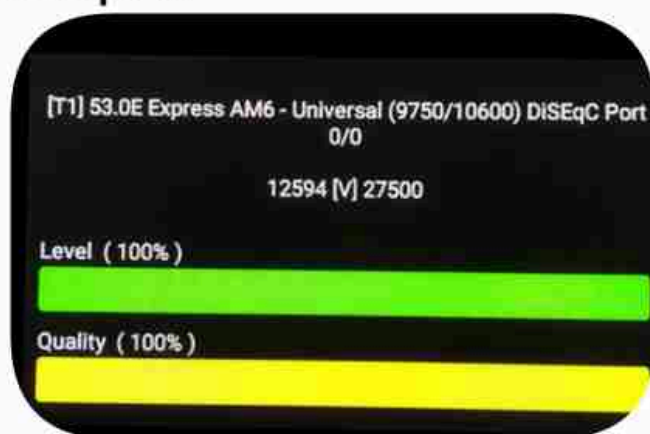

Iran / Bshehr : 02:00pm

GMT : 10:30pm

Dubai : 02:30pm