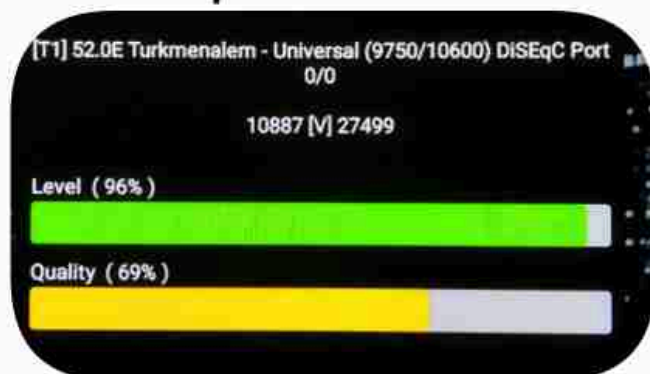

Iran / Bshehr : 02:00pm

GMT : 10:30pm

Dubai : 02:30pm