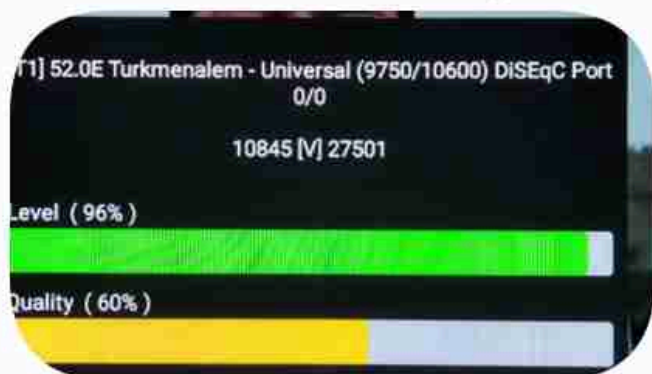

Iran / Bshehr : 02:00pm

GMT : 10:30pm

Dubai : 02:30pm