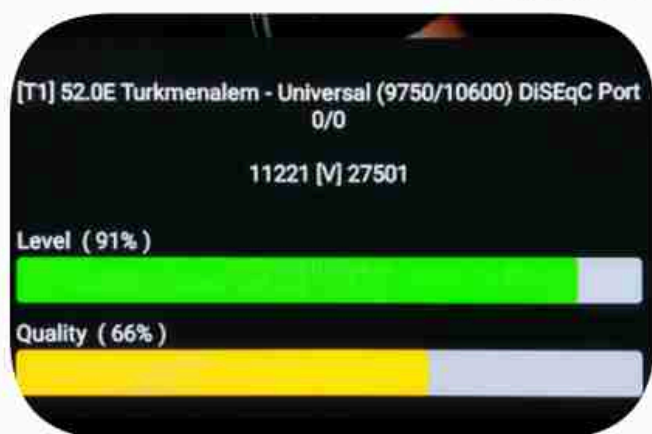

Iran / Bshehr : 02:00pm

GMT : 10:30pm

Dubai : 02:30pm