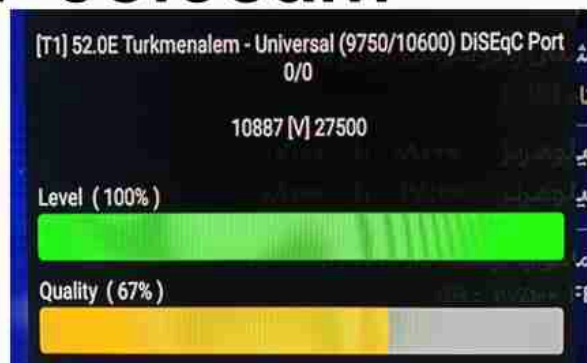

**Iran/Shiraz : 05:05am**

**GMT : 01:35am**

**Dubai : 05:35am**