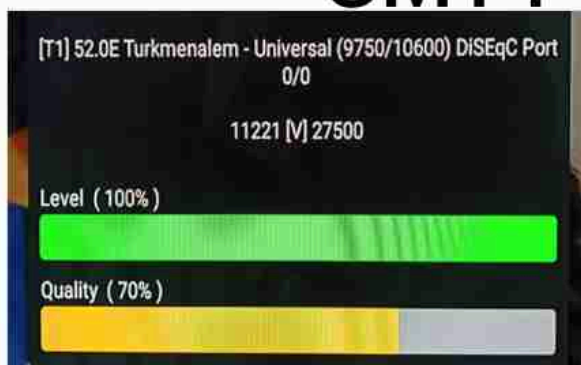

**Iran/Shiraz : 05:05am**

**GMT : 01:35am**

**Dubai : 05:35am**