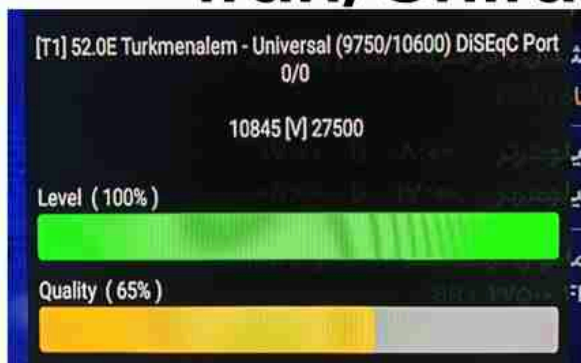

**Iran/Shiraz : 05:05am**

**GMT : 01:35am**

**Dubai : 05:35am**