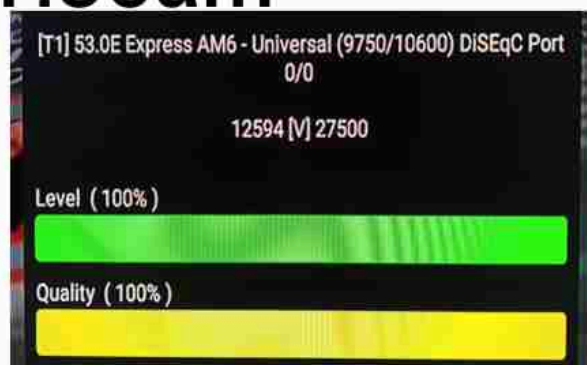

**Iran/Shiraz : 05:05am**

**GMT : 01:35am**

**Dubai : 05:35am**