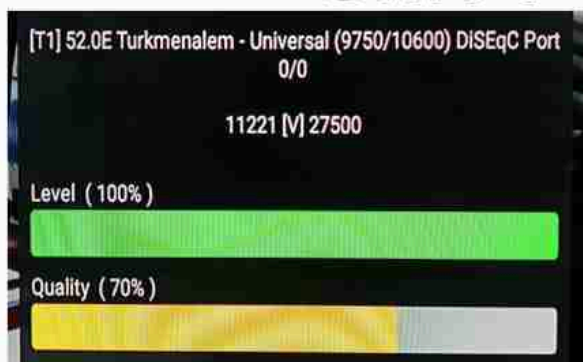

Iran/Shiraz : 03:05am

GMT : 11:35pm

Dubai : 03:35am