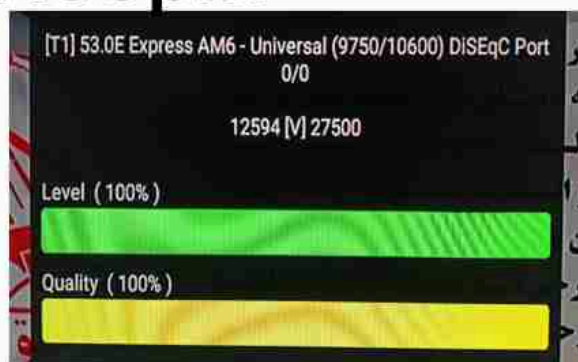

Iran/Shiraz : 03:05am

GMT : 11:35pm

Dubai : 03:35am