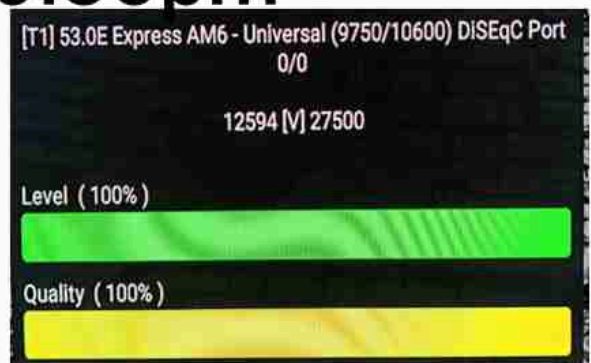

Iran/Shiraz : 02:05am

GMT : 10:35pm

Dubai : 02:35am