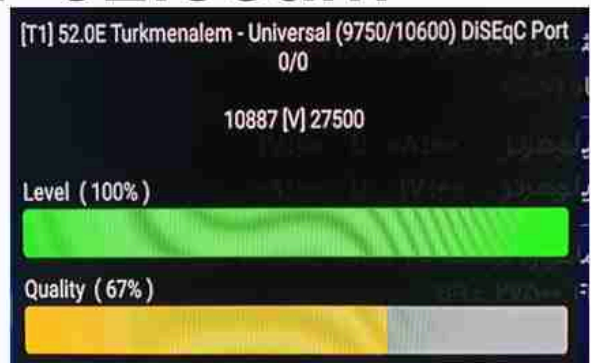

Iran/Shiraz : 02:05am

GMT : 10:35pm

Dubai : 02:35am