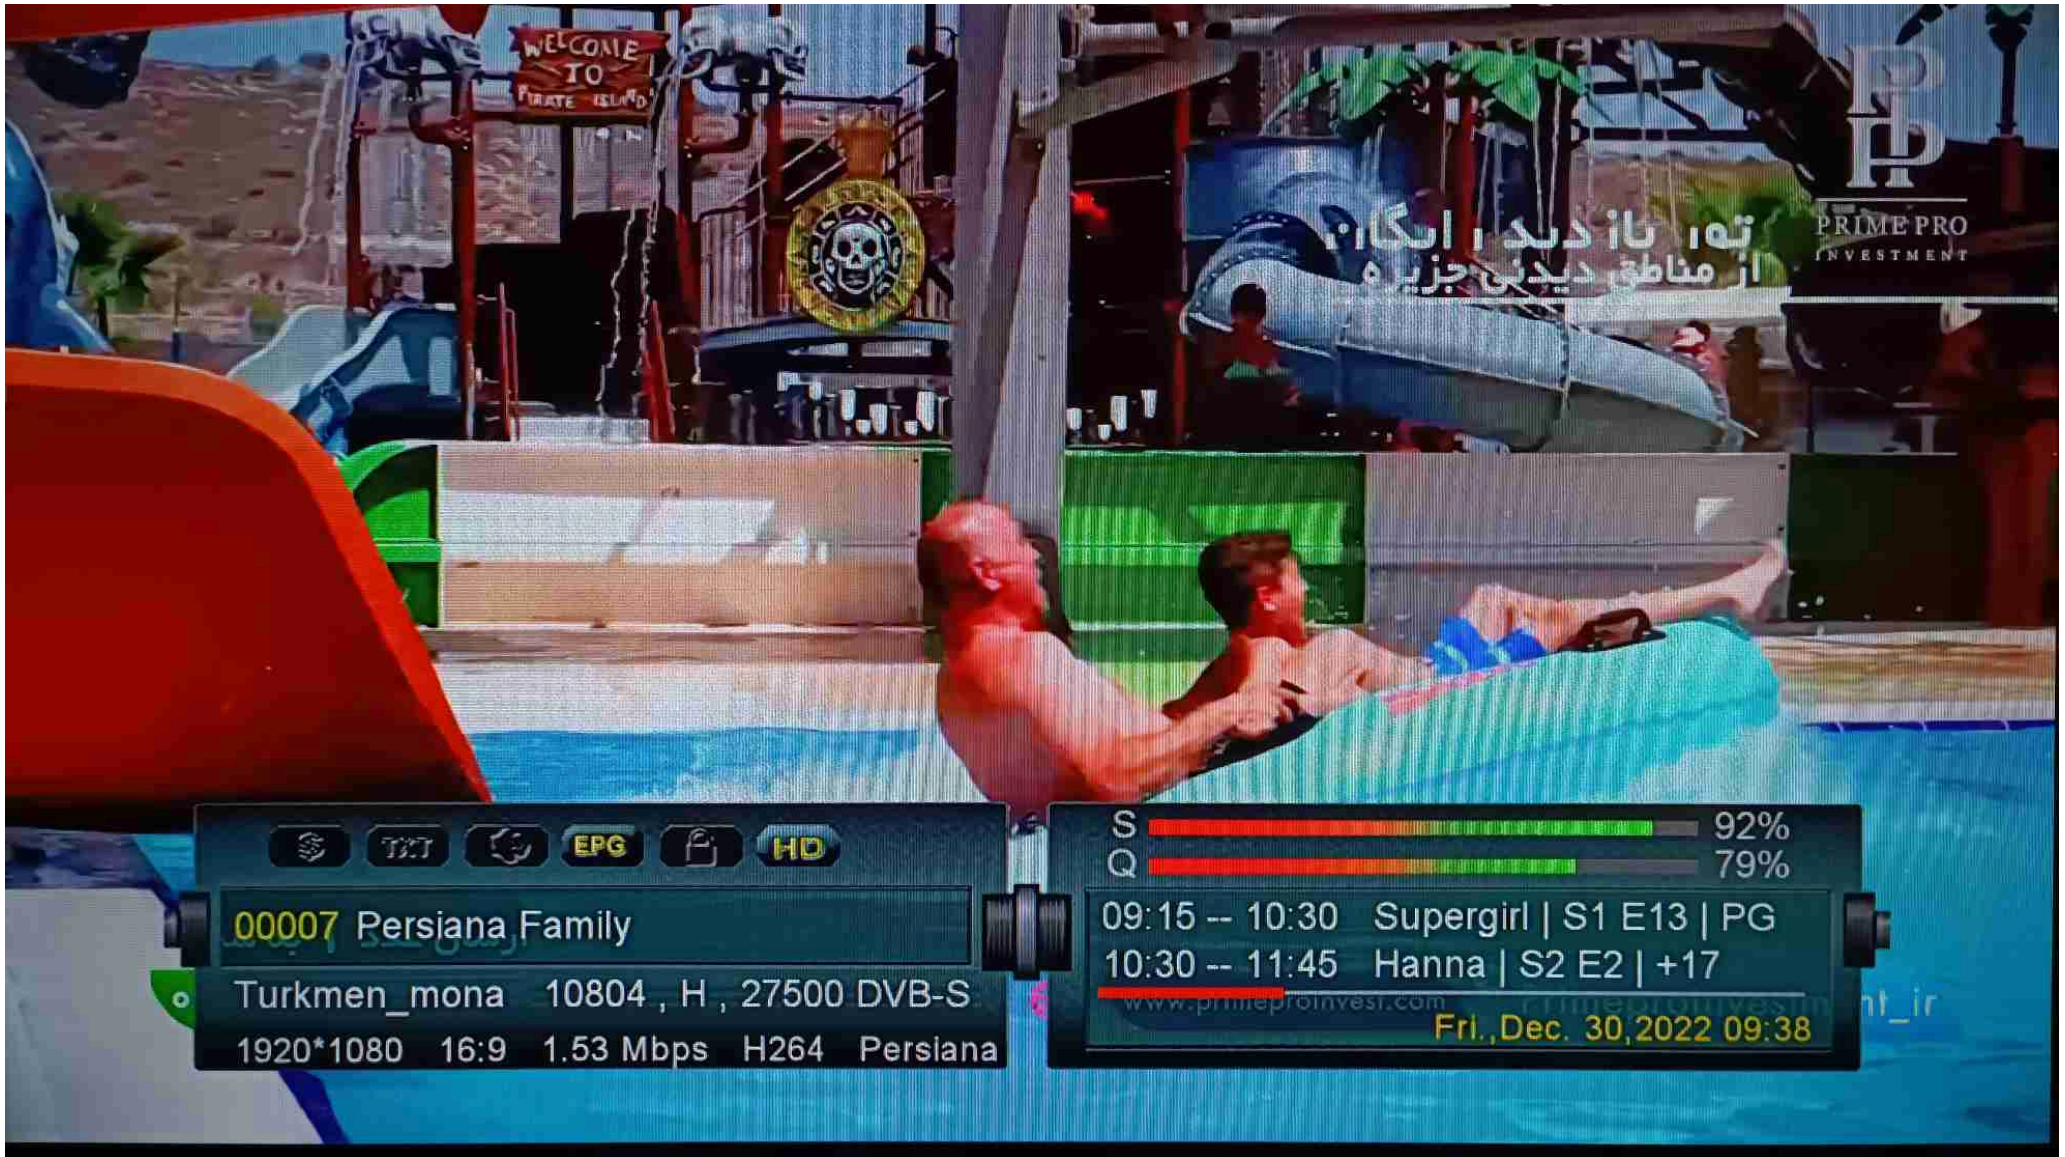

S 92%  
Q 79%

Fri., Dec. 30, 2022 09:38

Ⓢ TST Ⓜ EPG Ⓛ HD

00008 Persiana Cinema

Turkmen\_mona 10804 , H , 27500 DVB-S  
1920\*1080 16:9 1.82 Mbps H264 Persiana

S  92%  
Q  79%

07:59 -- 11:00 Decision to Leave 2022 |  
11:00 -- 12:00 The Lair 2022 | +17