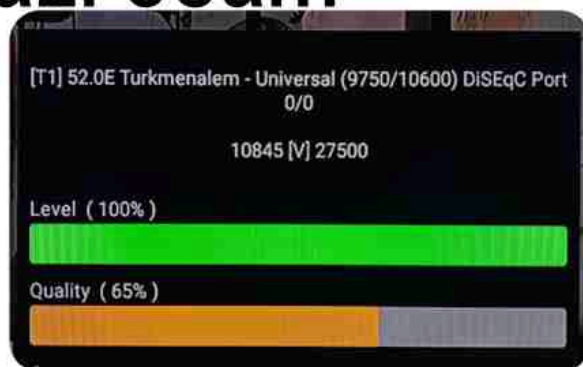

Iran/Shiraz: 05am

GMT : 01:30am

Dubai : 05:30am