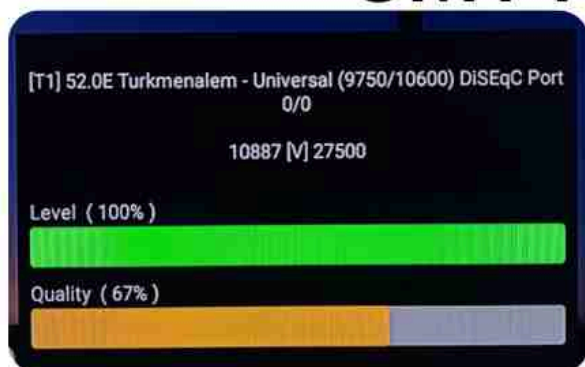

Iran/Shiraz: 05am

GMT : 01:30am

Dubai : 05:30am