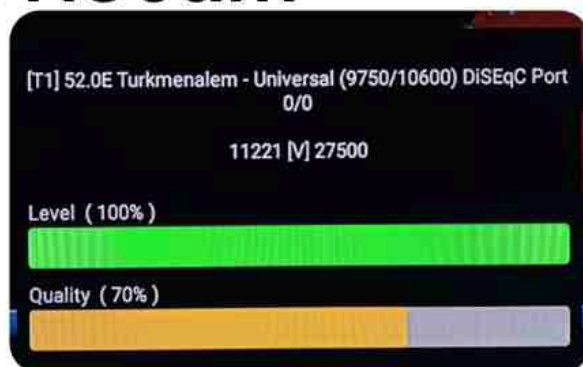

Iran/Shiraz: 05am

GMT : 01:30am

Dubai : 05:30am