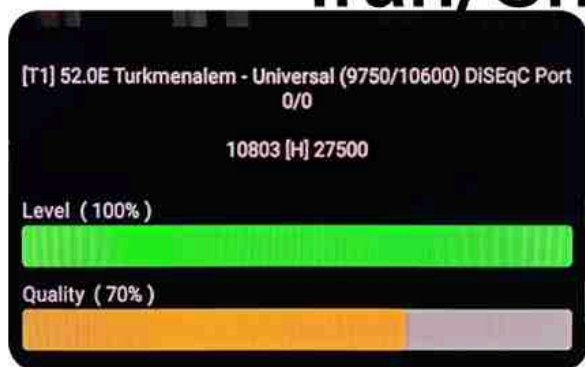

Iran/Shiraz: 05am

GMT : 01:30am

Dubai : 05:30am