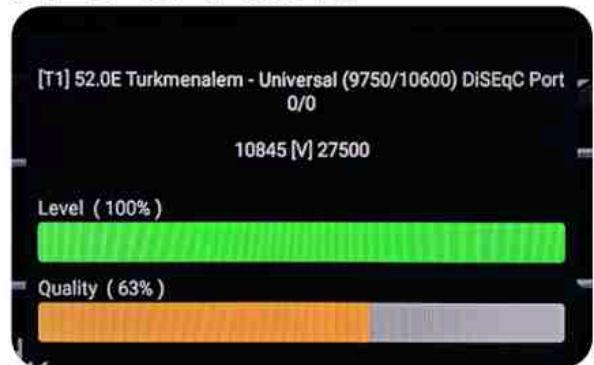

Iran/Shiraz: 01 am

GMT : 09:30pm

Dubai : 01:30am