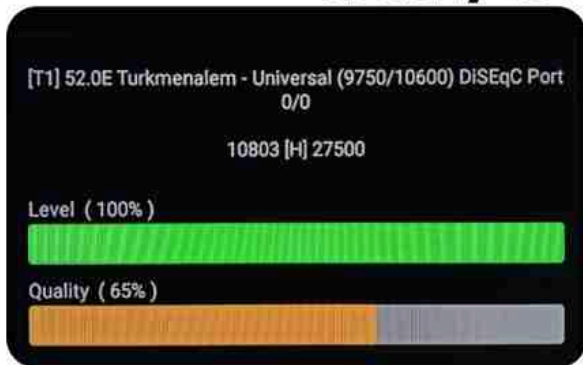

Iran/Shiraz: 01 am

GMT : 09:30pm

Dubai : 01:30am