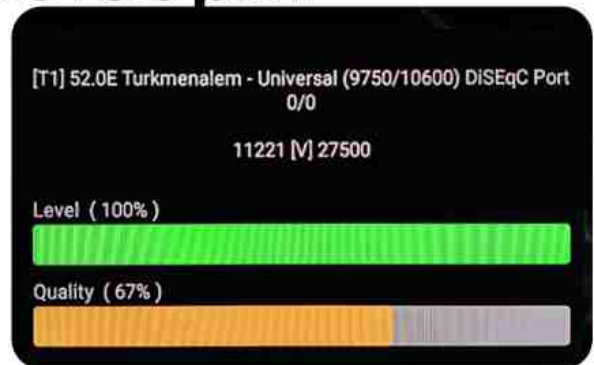

Iran/Shiraz: 01 am

GMT : 09:30pm

Dubai : 01:30am