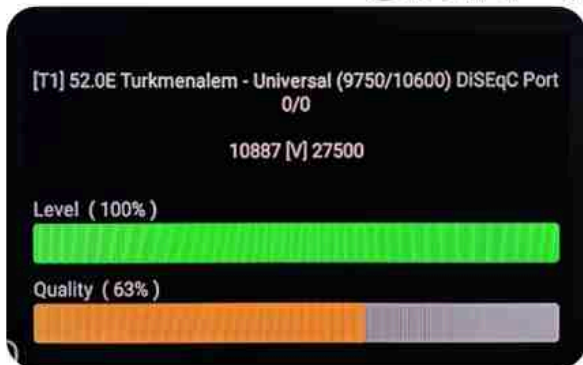

Iran/Shiraz: 01 am

GMT : 09:30pm

Dubai : 01:30am