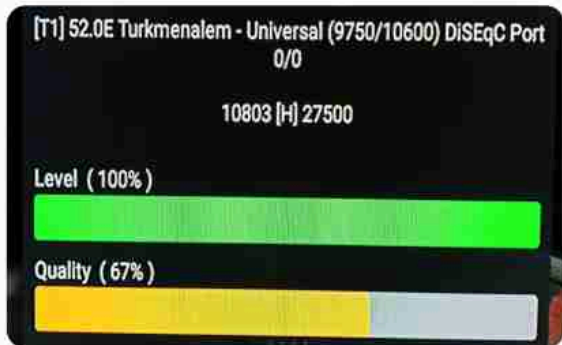

Iran/Shiraz : 05:15am

GTM : 01:45am

Dubai : 05:45am