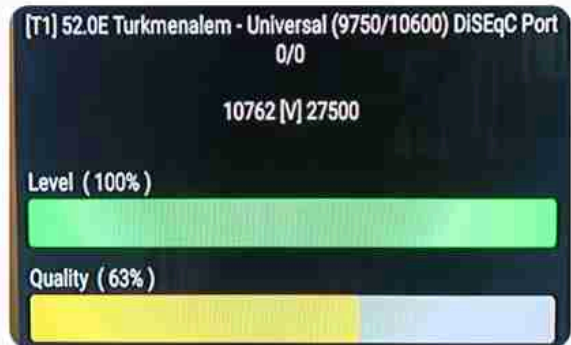

Iran/Shiraz : 05:15am

GTM : 01:45am

Dubai : 05:45am