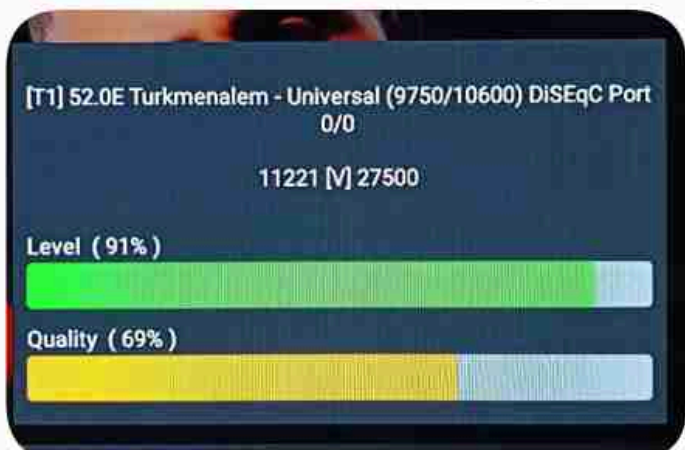

Iran / Bushehr : 04:00pm

GMT : 12:30pm

Dubai : 04:30pm