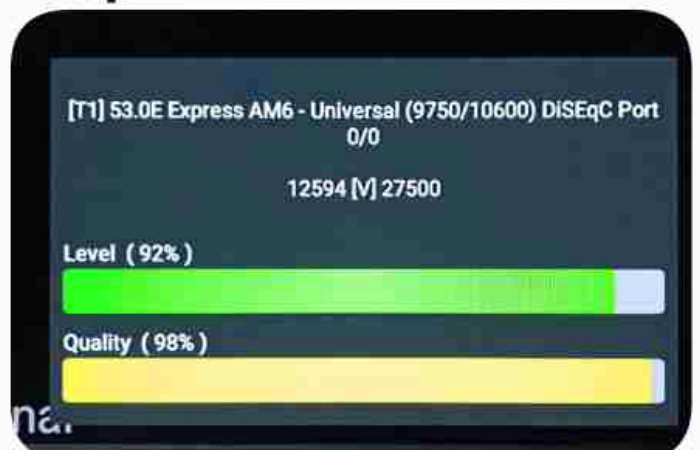

Iran / Bushehr : 04:00pm

GMT : 12:30pm

Dubai : 04:30pm