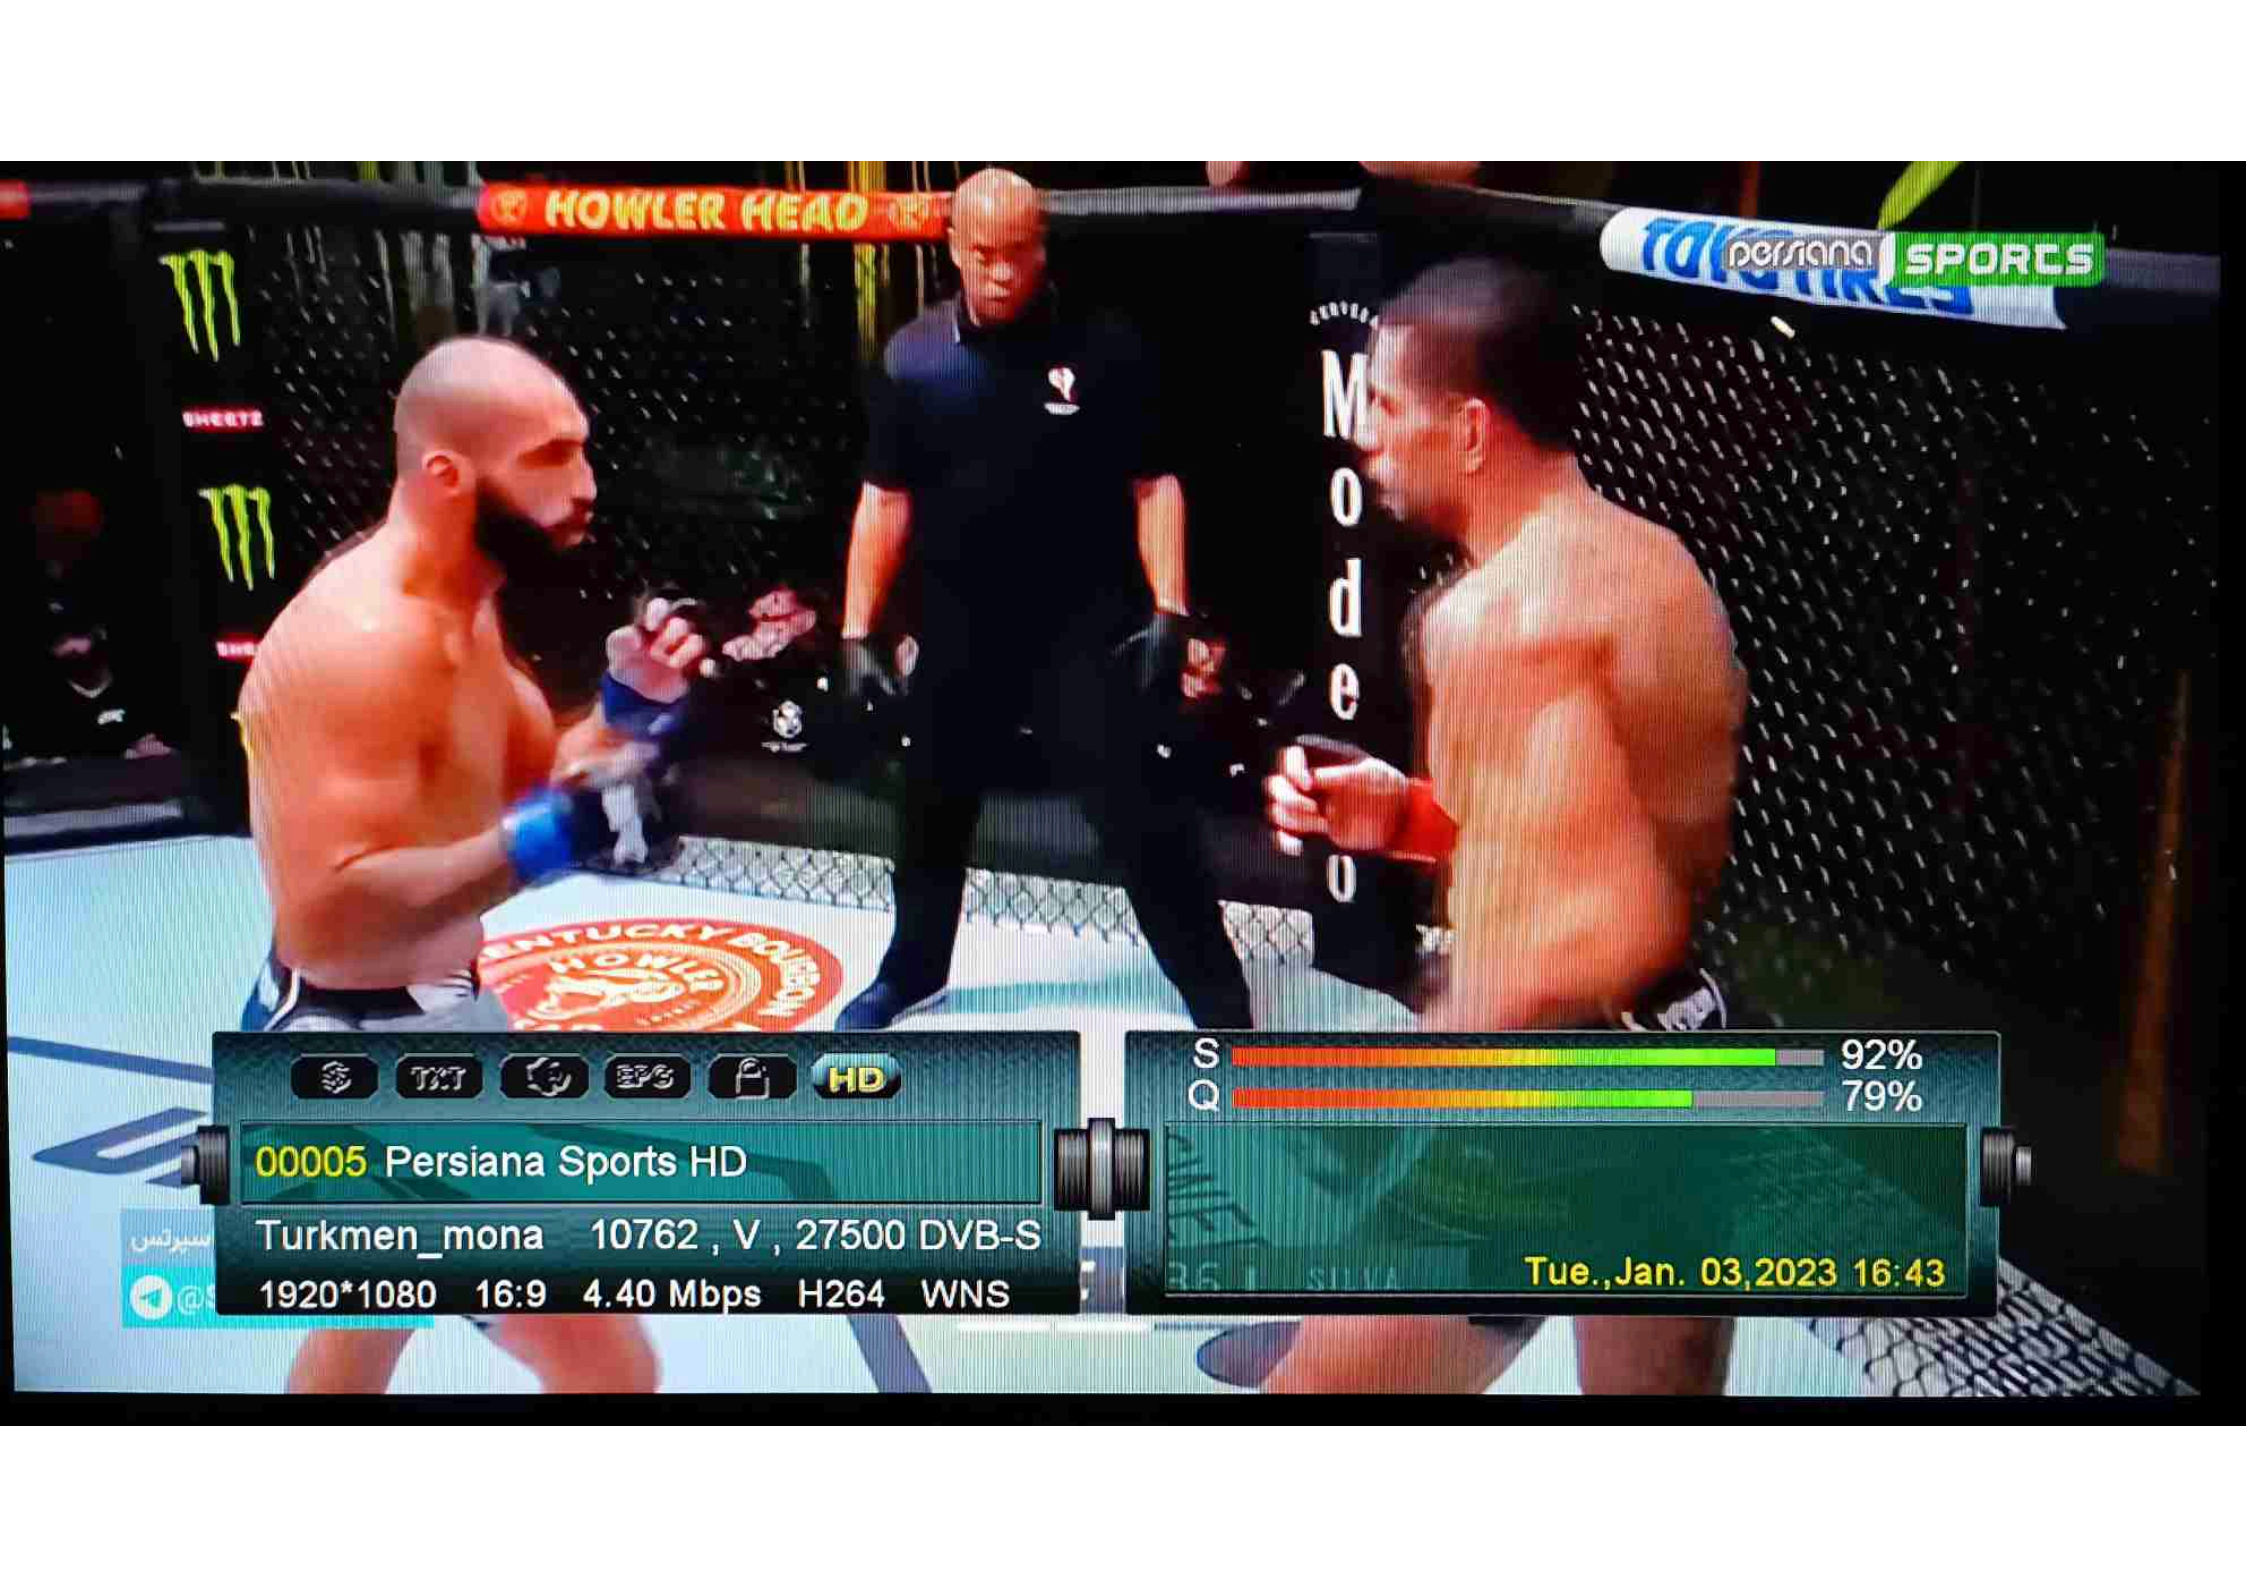

HOWLER HEAD

Persiana SPORTS

MODERNO

KENTUCKY BOURBON
HOWLER HEAD

HD

00005 Persiana Sports HD

Turkmen_mona 10762 , V , 27500 DVB-S
1920*1080 16:9 4.40 Mbps H264 WNS

S 92%
Q 79%

Tue., Jan. 03, 2023 16:43