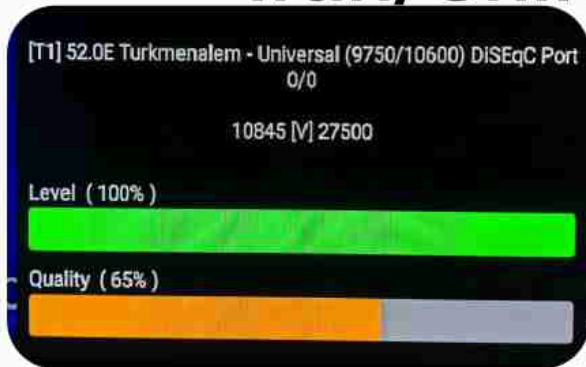

Iran/Shiraz : 06am

GMT : 02:30am

Dubai : 06:30am