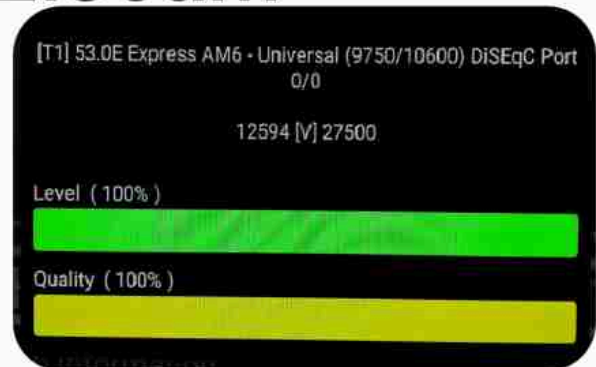

Iran/Shiraz : 06am

GMT : 02:30am

Dubai : 06:30am