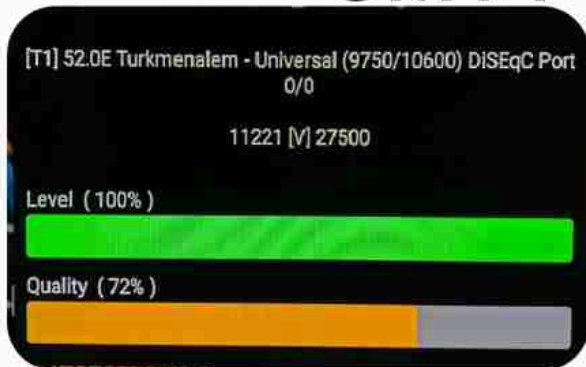

Iran/Shiraz : 06am

GMT : 02:30am

Dubai : 06:30am