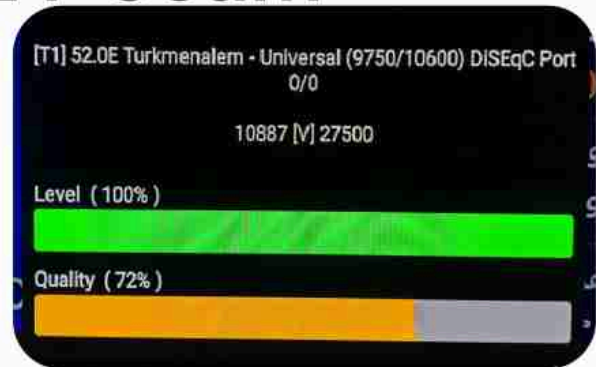

Iran/Shiraz : 06am

GMT : 02:30am

Dubai : 06:30am