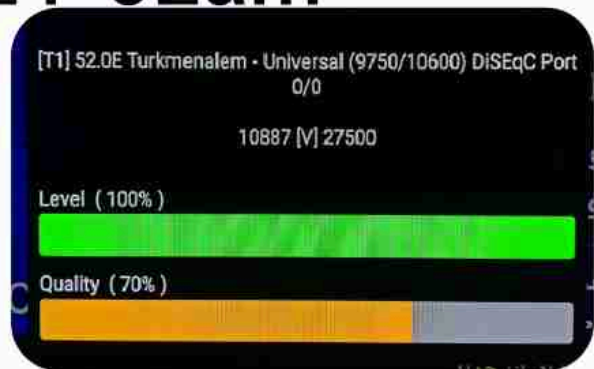

Iran/Shiraz : 02am

GMT : 10:30pm

Dubai : 02:30am