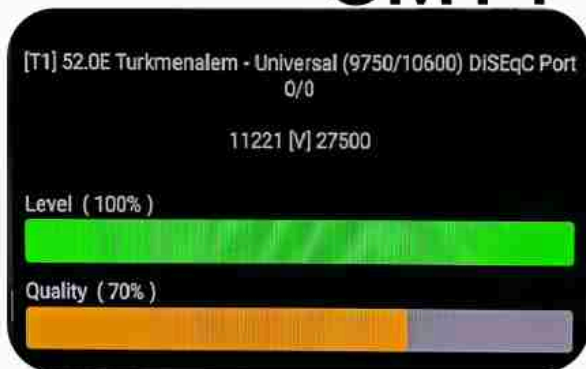

Iran/Shiraz : 02am

GMT : 10:30pm

Dubai : 02:30am