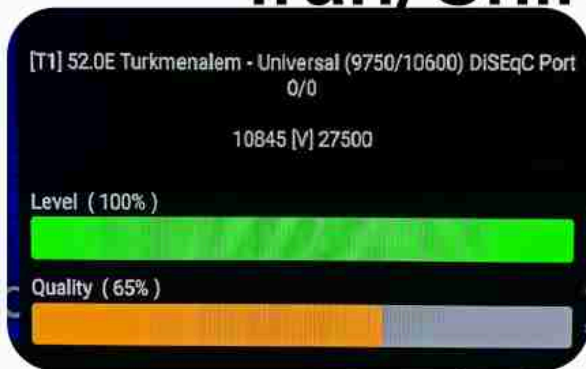

Iran/Shiraz : 02am

GMT : 10:30pm

Dubai : 02:30am