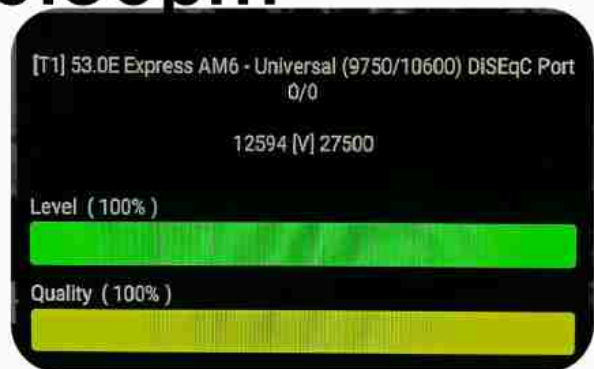

Iran/Shiraz : 02am

GMT : 10:30pm

Dubai : 02:30am