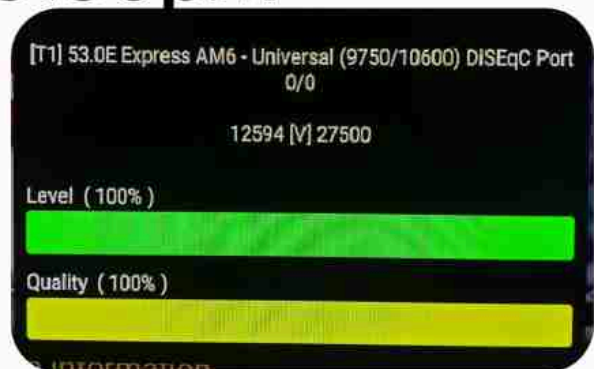

Iran/Shiraz : 01am

GMT : 09:30pm

Dubai : 01:30am