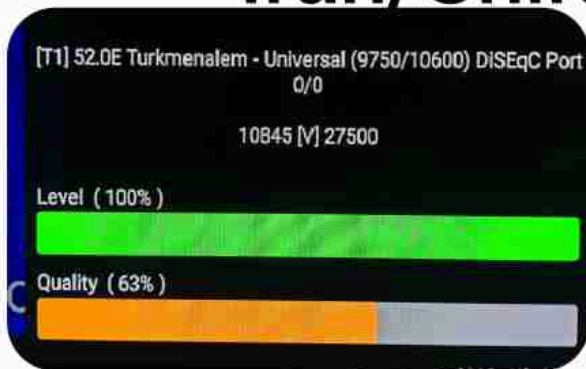

Iran/Shiraz : 01am

GMT : 09:30pm

Dubai : 01:30am