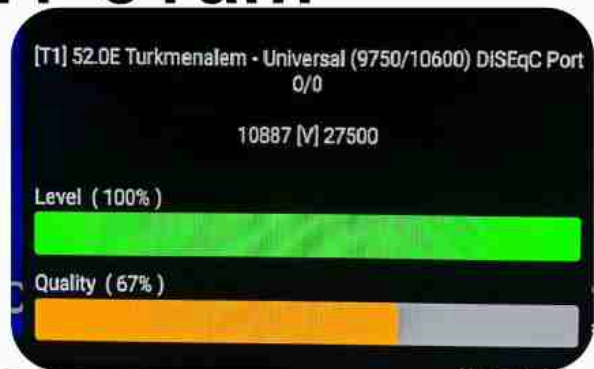

Iran/Shiraz : 01am

GMT : 09:30pm

Dubai : 01:30am