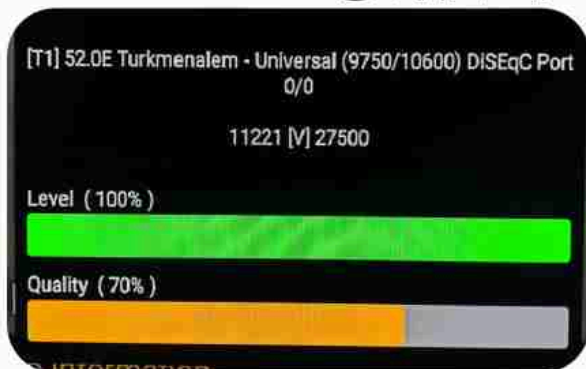

Iran/Shiraz : 01am

GMT : 09:30pm

Dubai : 01:30am