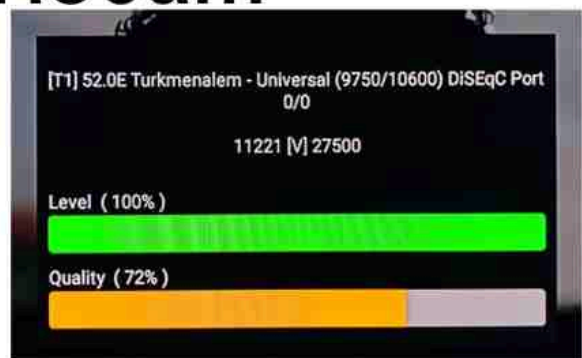

Iran/Shiraz: 05am

GMT : 01:30am

Dubai : 05:30am