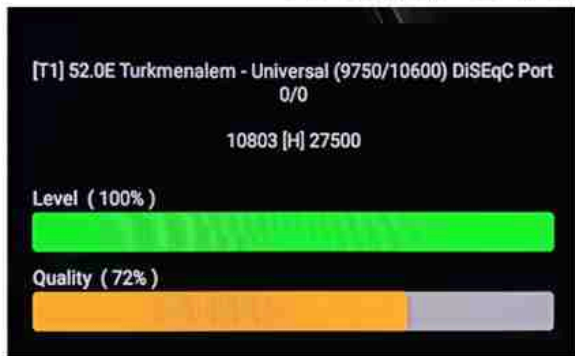

Iran/Shiraz: 05am

GMT : 01:30am

Dubai : 05:30am