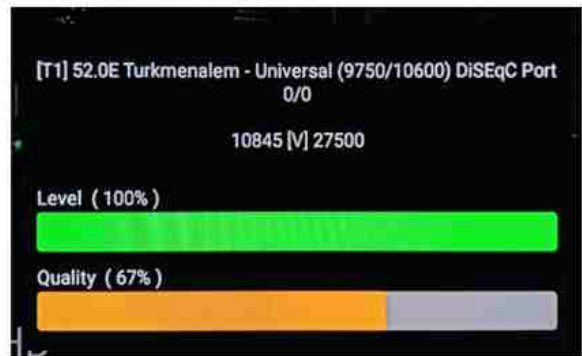

Iran/Shiraz: 05am

GMT : 01:30am

Dubai : 05:30am