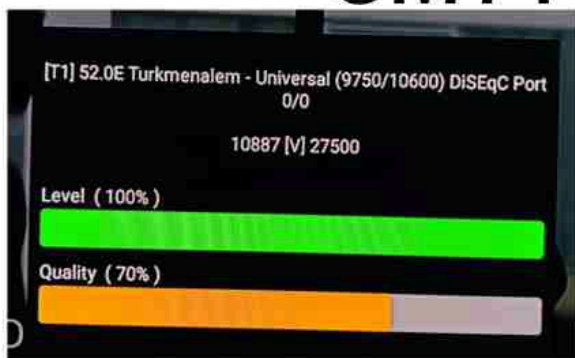

Iran/Shiraz: 05am

GMT : 01:30am

Dubai : 05:30am