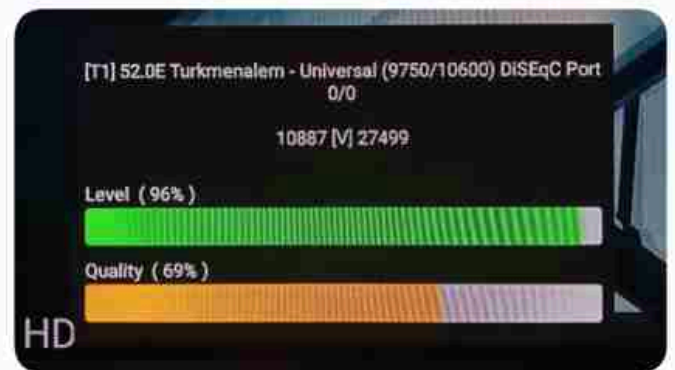

Iran / Bushehr : 12:00am

GMT : 08:30pm

Dubai : 12:30am