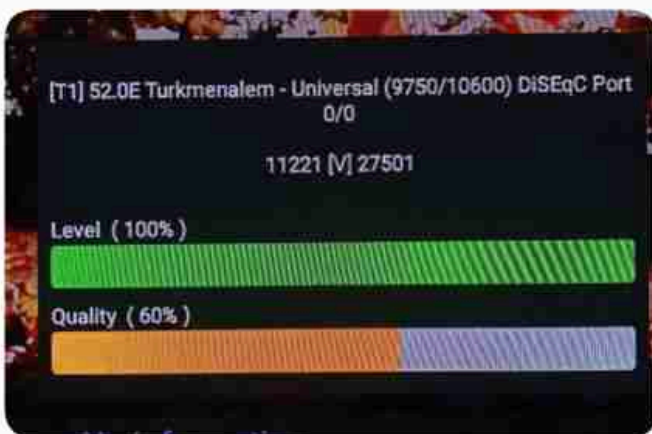

Iran / Bushehr : 12:00am

GMT : 08:30pm

Dubai : 12:30am