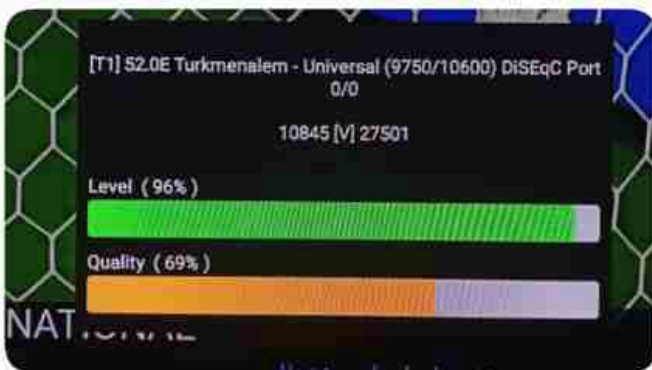

Iran / Bushehr : 12:00am

GMT : 08:30pm

Dubai : 12:30am