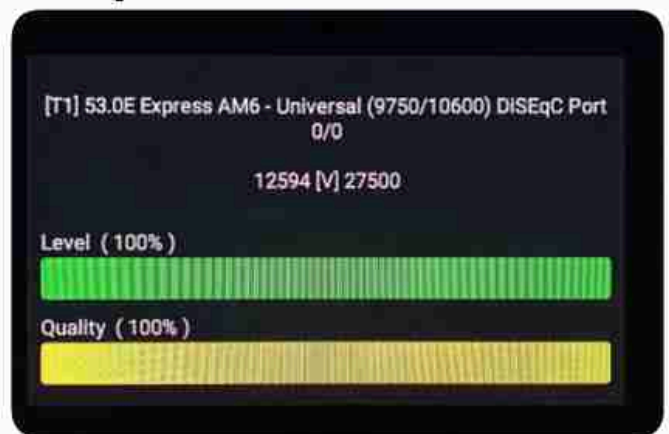

Iran / Bushehr : 09:00pm

GMT : 05:30pm

Dubai : 09:30pm