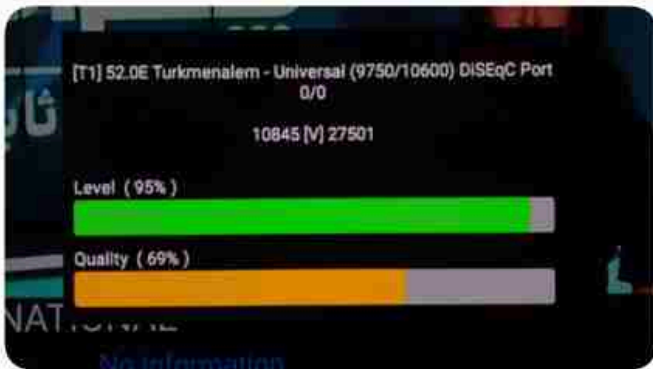

Iran / Bushehr : 09:00pm

GMT : 05:30pm

Dubai : 09:30pm