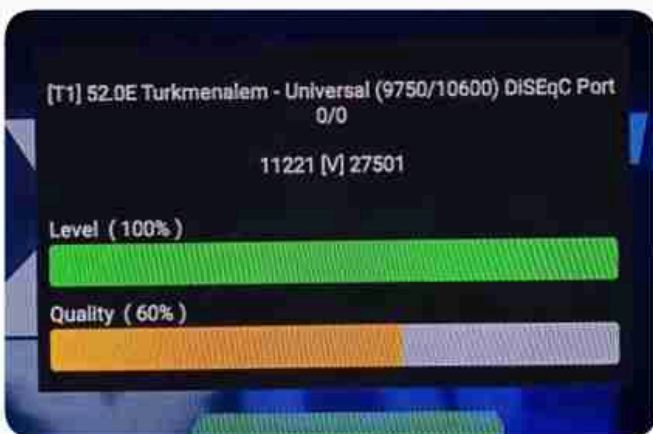

Iran / Bushehr : 09:00pm

GMT : 05:30pm

Dubai : 09:30pm