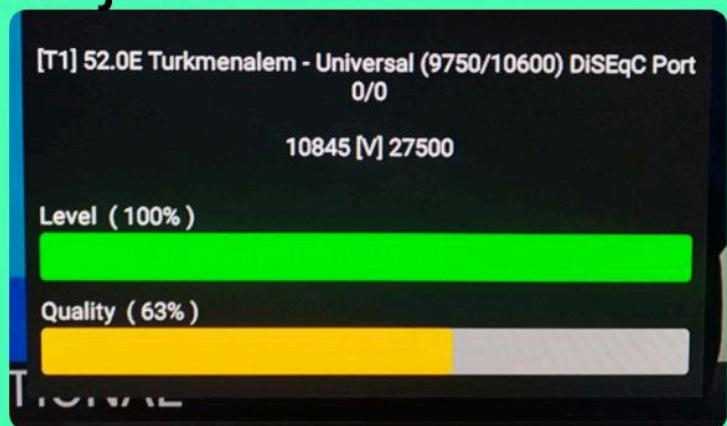

Iran / borazjan