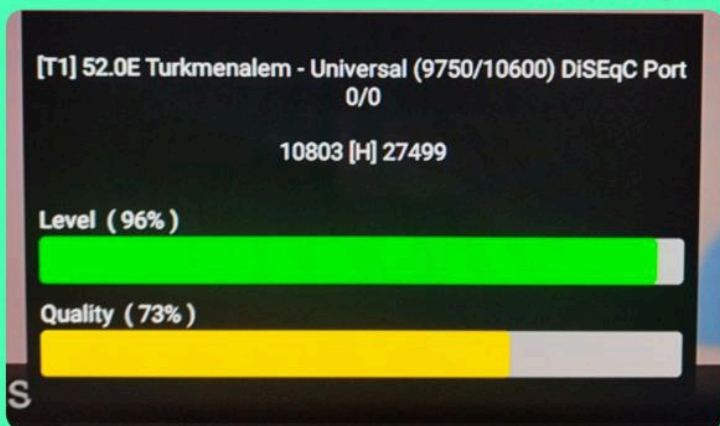

Iran / borazjan