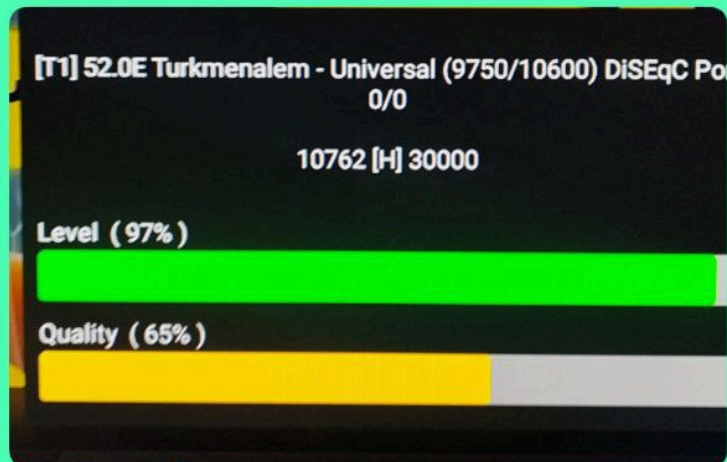

Iran / borazjan

01:00pm GMT | 29 oct 2024