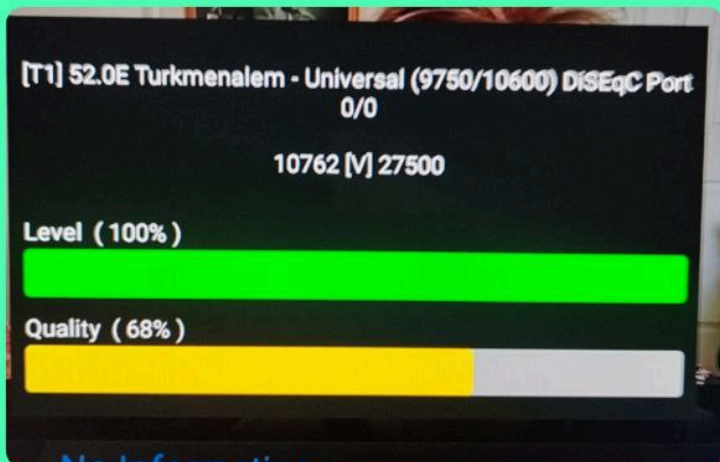

Iran / borazjan

01:00pm GMT | 29 oct 2024