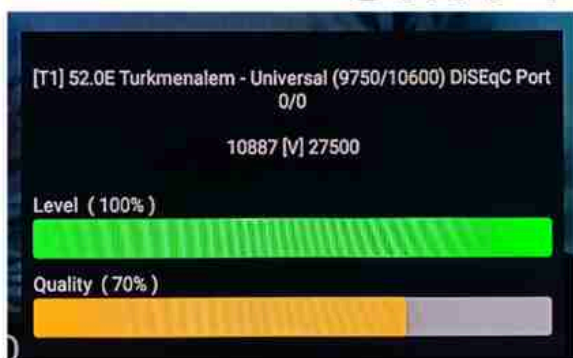

Iran/Shiraz: 05am

GMT : 01:30am

Dubai : 05:30am