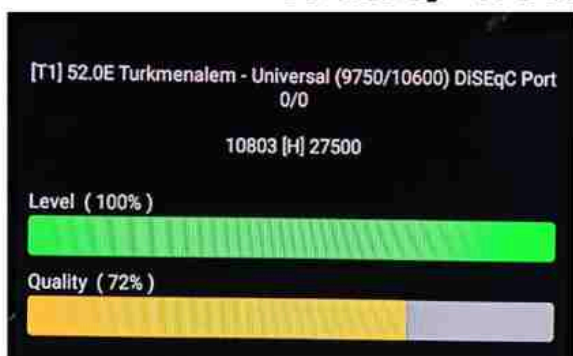

Iran/Shiraz: 05am

GMT : 01:30am

Dubai : 05:30am