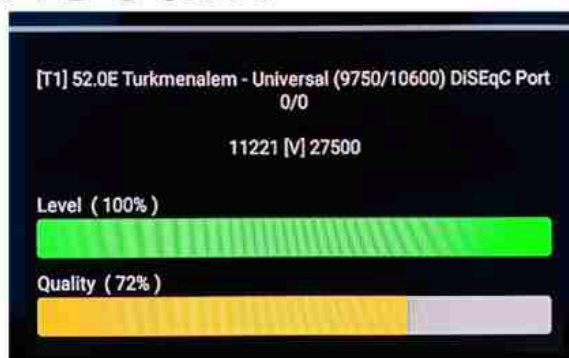

Iran/Shiraz: 05am

GMT : 01:30am

Dubai : 05:30am